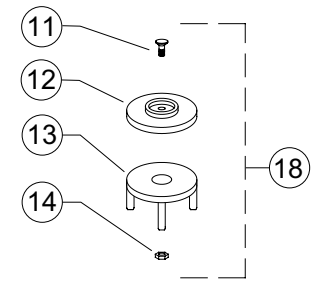

MODEL 720A

Pressure Vacuum Breakers – 1/2" to 1"

Item Number	Description	Part Number
1	CANOPY SCREW	721-11
2	CANOPY	721-3
3	BONNET	721-20
4	PLASTIC WASHER	721A-12
5	O-RING	WK-138N
6	LOAD NUT and GUIDE	721-90
7	LOAD WASHER	721-80
8	DISC UPPER	721A-34
9	POPPET	721-30
10	SPRING	721-33
11	SCREW	721-11A
12	LOWER DISC	721B-34
13	GUIDE SPIDER	721-31
14	NUT, HEX	721-9A
15	TEST COCK	18-860XL
16	BALL VALVE 1/2" TAP	12-850T
	BALL VALVE 3/4" TAP	34-850T
	BALL VALVE 1" TAP	1-850T
17	POPPET ASSEMBLY	721-300
18	SPIDER ASSEMBLY	721-310

Repair Kit

RK1-720A / RK1-720APK		Size 1/2", 3/4" and 1"
Part Number	Qty.	Description
721A-12	1	PLASTIC WASHER
721-33	1	SPRING
721-300	1	POPPET ASSEMBLY
721-310	1	SPIDER ASSEMBLY
WK-138N	1	O-RING

Repair Kit, Bonnet

RK1-720AB		Model 720A, Size 1/2", 3/4" and 1"
Part Number	Qty.	Description
721-11	3	CANOPY SCREW
721-3	1	CANOPY
721-20	1	BONNET
721A-12	1	PLASTIC WASHER
WK-138N	1	O-RING