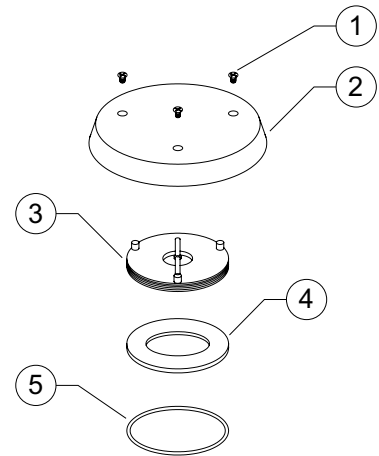

MODEL 720A

Pressure Vacuum Breakers – 1/2" to 1"

Item Number	Description	Part Number
1	CANOPY SCREW	721-11
2	CANOPY	721-3
3	BONNET	721-20
4	PLASTIC WASHER	721A-12
5	O-RING	WK-138N
6	LOAD NUT and GUIDE	721-90
7	LOAD WASHER	721-80
8	DISC UPPER	721A-34
9	POPPET	721-30
10	SPRING	721-33
11	SCREW	721-11A
12	LOWER DISC	721B-34
13	GUIDE SPIDER	721-31
14	NUT, HEX	721-9A
15	TEST COCK	18-860XL
16	BALL VALVE 1/2" TAP	12-850T
	BALL VALVE 3/4" TAP	34-850T
	BALL VALVE 1" TAP	1-850T
17	POPPET ASSEMBLY	721-300
18	SPIDER ASSEMBLY	721-310

Repair Kit

RK1-720A / RK1-720APK		Size 1/2", 3/4" and 1"
Part Number	Qty.	Description
721A-12	1	PLASTIC WASHER
721-33	1	SPRING
721-300	1	POPPET ASSEMBLY
721-310	1	SPIDER ASSEMBLY
WK-138N	1	O-RING

Repair Kit, Bonnet

RK1-720AB		Model 720A, Size 1/2", 3/4" and 1"
Part Number	Qty.	Description
721-11	3	CANOPY SCREW
721-3	1	CANOPY
721-20	1	BONNET
721A-12	1	PLASTIC WASHER
WK-138N	1	O-RING