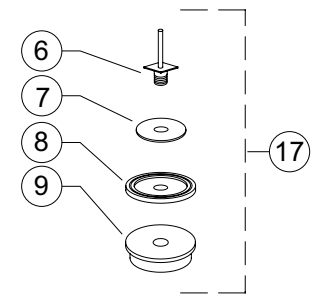

MODEL 720A

Pressure Vacuum Breakers – 1/2" to 1"

Item Number	Description	Part Number
1	CANOPY SCREW	721-11
2	CANOPY	721-3
3	BONNET	721-20
4	PLASTIC WASHER	721A-12
5	O-RING	WK-138N
6	LOAD NUT and GUIDE	721-90
7	LOAD WASHER	721-80
8	DISC UPPER	721A-34
9	POPPET	721-30
10	SPRING	721-33
11	SCREW	721-11A
12	LOWER DISC	721B-34
13	GUIDE SPIDER	721-31
14	NUT, HEX	721-9A
15	TEST COCK	18-860XL
16	BALL VALVE 1/2" TAP	12-850T
	BALL VALVE 3/4" TAP	34-850T
	BALL VALVE 1" TAP	1-850T
17	POPPET ASSEMBLY	721-300
18	SPIDER ASSEMBLY	721-310

Repair Kit

RK1-720A / RK1-720APK		Size 1/2", 3/4" and 1"
Part Number	Qty.	Description
721A-12	1	PLASTIC WASHER
721-33	1	SPRING
721-300	1	POPPET ASSEMBLY
721-310	1	SPIDER ASSEMBLY
WK-138N	1	O-RING

Repair Kit, Bonnet

RK1-720AB		Model 720A, Size 1/2", 3/4" and 1"
Part Number	Qty.	Description
721-11	3	CANOPY SCREW
721-3	1	CANOPY
721-20	1	BONNET
721A-12	1	PLASTIC WASHER
WK-138N	1	O-RING