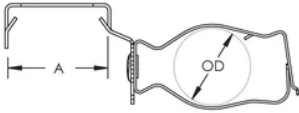

### PRODUCT ATTRIBUTES

---

Material: Spring Steel

Finish: nVent CADDY Armour

EMT Conduit Size: 3/4", 1"

A: 1 3/8" - 1 1/2"

## DIAGRAMS

---