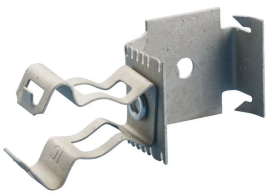

MF-M CONDUIT TO STUD ATTACHMENT, 1" EMT

CATALOG NUMBER

16MF

CERTIFICATIONS

FEATURES

Easily snaps onto stud

Snap-close conduit support

Fasten to stud with screw for additional support

PRODUCT ATTRIBUTES

Material: Spring Steel

Finish: nVent CADDY Armour

A: 35 – 38 mm