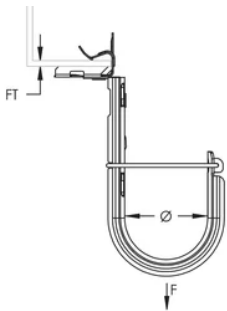

### PRODUCT ATTRIBUTES

Article Number: 181214

Material: Steel; Spring Steel

Finish: Pregalvanized; nVent CADDY Armour

Diameter: 50 mm

Area: 2561 mm<sup>2</sup>

Cable Capacity, Cat 5e: 90

Cable Capacity, Cat 6: 60

Cable Capacity, Cat 6A: 35

Flange Thickness: 3 – 8 mm

Static Load: 270 N

## ADDITIONAL PRODUCT DETAILS

Non-continuous supports may not exceed spacing of 5' (1.5 m) per TIA 569-C.9.7 and EN 50174-2.

Cable capacity is calculated based on a 70% fill rate.

## DIAGRAMS