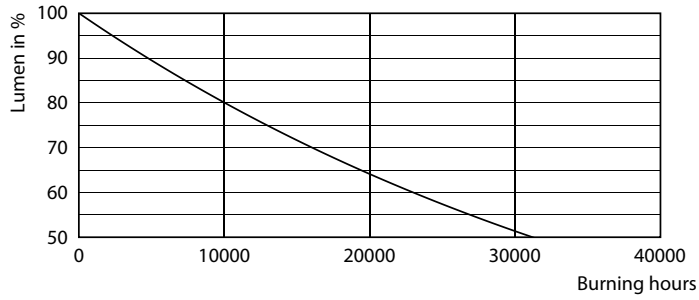

LED BR30

Lifetime

LEDBulbs BR30 120V 19-120W 1200lm 2700K E26 D

LEDBulbs BR30 120V 19-120W 1200lm 2700K E26 D