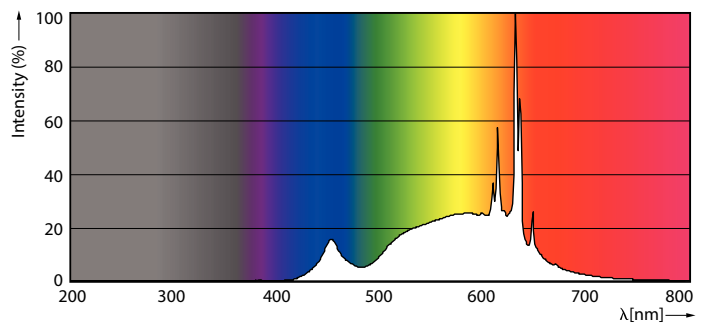

LEDBulbs_BR30 120V 72-65W 650lm 3000K E26 D

© 2022 Philips Lighting B.V. Page 11

LEDBulbs_BR30 120V 72-65W 650lm 3000K E26 D