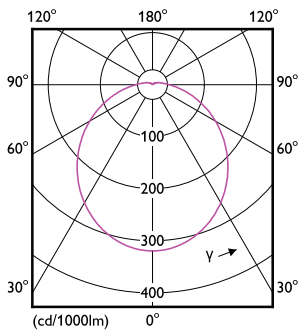

Photometric data

LEDBulbs_BR30 120V 72-65W 650lm 3000K E26 D