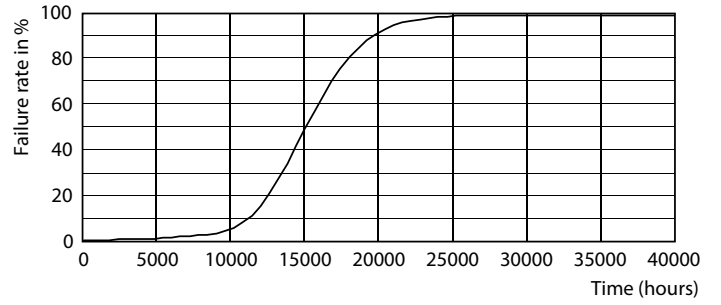

LED BR30

Lifetime

LEDBulbs BR30 120V 19-120W 1200lm 2700K E26 D

LEDBulbs BR30 120V 19-120W 1200lm 2700K E26 D