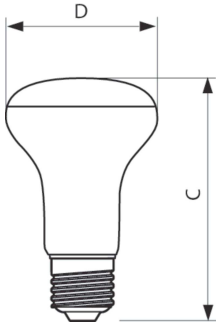

LED BR30

Order code	545905
Numerator - Quantity Per Pack	1
Numerator - Packs per outer box	6
Material Nr. (12NC)	929002032104

Net Weight (Piece)	0.121 lb

Dimensional drawing

7.2BR30/PER/930/P/E26/DIM 6/1FB T20

Product	D	C
7.2BR30/PER/930/P/E26/DIM 6/1FB T20	3-3/4 in	5-1/4 in