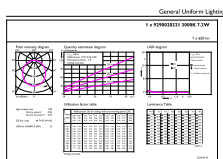

© 2022 Philips Lighting B.V. Page 11

LEDBulbs_BR30 120V 72-65W 650lm 3000K E26 D