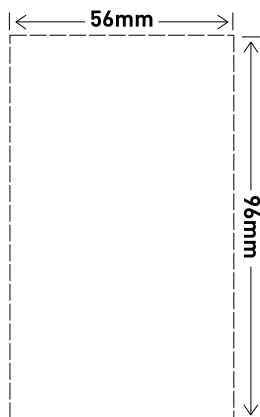

Data Sheet

Excel Life™

Dedicated Plate - Double Vertical Powerpoint with Extra Function Hole, 10A

CAT NO. **EDV777XWE, EDV777XUG, EDV777XBL**

Cat No.	EDV777XWE, EDV777XUG, EDV777XBL
Description	Excel Life Dedicated Plate Double, Vertical Powerpoint with Extra Function Hole, 10A
Supply voltage	230 - 240V a.c.
Current rating	10A
Colour	White (WE), Urban Grey (UG), Black (BL)
Plate size (W x H x D)	77 x 121 x 10 mm
Mounting centres	84mm
Compliance	AS/NZS 3112

Excel Life™

Dedicated Plate - Double Vertical Powerpoint with Extra Function Hole, 10A

CAT NO. EDV777XWE, EDV777XUG, EDV777XBL

- Versatile - insert any 770 module into the extra hole to create a customised product quickly onsite
- Inline terminals for easier installation
- Internal safety shutters for extra safety
- More fixing options - 4 corners
- Retained terminal screws

Glass and tile cut-out dimensions:

Single product	
Cat No.	Barcode
EDV777XWE	9321001420859
EDV777XUG	9321001423416
EDV777XBL	9321001452126

Inner box (QTY 10)		
Cat No.	Barcode	Dimensions (W x H x D)
EDV777XWE	9321001420965	160 x 160 x 120mm
EDV777XUG	9321001423911	160 x 160 x 120mm
EDV777XBL	9321001452843	160 x 160 x 120mm

Outer box (QTY 120)		
Cat No.	Barcode	Dimensions (W x H x D)
EDV777XWE	9321001421078	499 x 333 x 266mm
EDV777XUG	9321001424413	499 x 333 x 266mm
EDV777XBL	9321001453543	499 x 333 x 266mm

HPM Legrand - AUS
1300 369 777
www.legrand.com.au
ABN 31 000 102 661