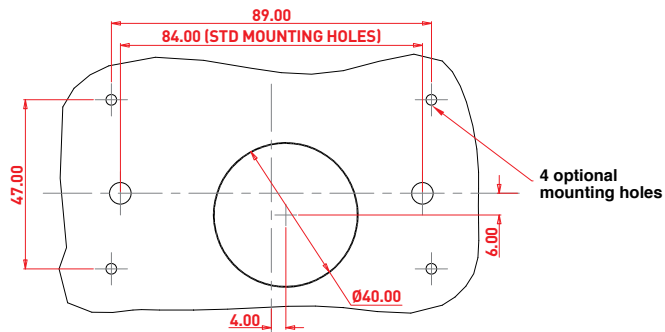

Timber cut-out dimensions:

HPM Legrand - AUS
1300 369 777
www.legrand.com.au
ABN 31 000 102 661

HPM Legrand - NZ
0800 476 009
www.legrand.co.nz

Refer to your group buying office, HPM Legrand Sales Representative or HPM Legrand Sales Office for pricing.