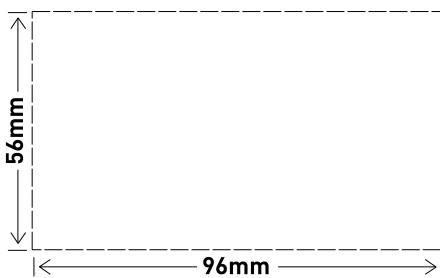

Data Sheet

Excel Life™

Dedicated Plate - Single Powerpoint, 10A

CAT NO. ED787WE, ED787UG, ED787BL

Cat No.	ED787WE, ED787UG, ED787BL
Description	Excel Life Dedicated Plate Single Powerpoint, 10A
Supply voltage	230 - 240V a.c.
Current rating	10A
Colour	White (WE), Urban Grey (UG), Black (BL)
Plate size (W x H x D)	77 x 121 x 10mm
Mounting centres	84mm
Compliance	AS/NZS 3112

Excel Life™

Dedicated Plate - Single Powerpoint, 10A

CAT NO. ED787WE, ED787UG, ED787BL

- Small footprint (fits into Ø40mm cut-out)
- Internal safety shutters for extra safety
- Captive terminal screws
- Carburised steel and deep head screws
- Angled terminal screws for ease of use with power tools
- Funnel shape cable terminals
- Raised insulated barriers on terminals
- Elongated oblong mounting holes for better levelling

Single product	
Cat No.	Barcode
ED787WE	9321001396611
ED787UG	9321001411284
ED787BL	9321001452041

Inner box (QTY 10)		
Cat No.	Barcode	Dimensions (W x H x D)
ED787WE	9321001396628	160 x 160 x 120mm
ED787UG	9321001411949	160 x 160 x 120mm
ED787BL	9321001452768	160 x 160 x 120mm

Outer box (QTY 120)		
Cat No.	Barcode	Dimensions (W x H x D)
ED787WE	9321001396635	499 x 333 x 266mm
ED787UG	9321001412601	499 x 333 x 266mm
ED787BL	9321001453468	499 x 333 x 266mm

Glass and tile cut-out dimensions: