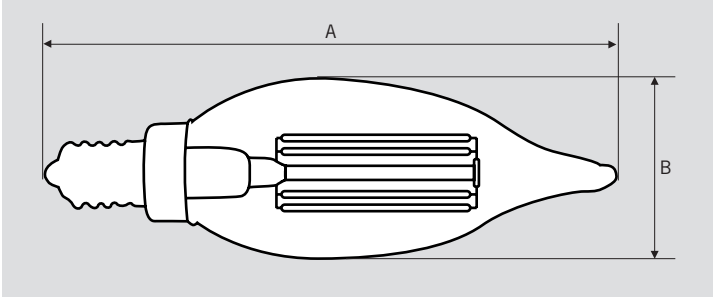

ESSENTIAL SERIES

GENERAL PURPOSE LED BULBS

KT-LED5.5FCA11-E12-9XX-C REPLACEMENT LAMP

DESCRIPTION

5.5W CA11 Shape | 2700–3000K | >90 CRI | Bent Tip Chandelier

LAMP TYPE: Filament CA11
BASE TYPE: E12 (Candelabra)
WATTAGE: 5.5W
COLOR TEMPERATURE: 2700–3000K
COLOR RENDERING INDEX (CRI): >90
WARRANTY: 2 Years
RATED LIFE: L70 (15,000 Hours)

ELECTRICAL AND PERFORMANCE SPECIFICATIONS

Keystone Catalog Number	Description	Color Temp	Input Voltage	Rated Lamp Wattage	Legacy Equivalent Wattage	Base Type	Lumens	CRI	Light Distribution	Dimmable	Efficacy
KT-LED5.5FCA11-E12-927-C	CA11 bulb. Bent tip chandelier, dimmable	2700K	120V	5.5W	60W halogen	E12	500	>90	360°	Yes	91 lm/W
KT-LED5.5FCA11-E12-930-C	CA11 bulb. Bent tip chandelier, dimmable	3000K	120V	5.5W	60W halogen	E12	500	>90	360°	Yes	91 lm/W

ESSENTIAL SERIES

GENERAL PURPOSE LED BULBS

KT-LED5.5FCA11-E12-9XX-C REPLACEMENT LAMP

PHYSICAL CHARACTERISTICS

PACKAGING

Carton Quantity	24 pcs
Carton Dimensions	6.50" × 4.92" × 8.86"
Carton Weight	2.65 lbs

LAMP DIMENSIONS

A (Length)	4.02"
B (Diameter)	1.26"

BASE TYPE: E26 (Medium)

ORDERING INFORMATION

ORDER CODE	CARTON QUANTITY	ITEM STATUS
KT-LED5.5FCA11-E12-9XX-C	24 pcs	Active

CATALOG NUMBER BREAKDOWN

KT-LED5.5FCA11-E12-9XX-C