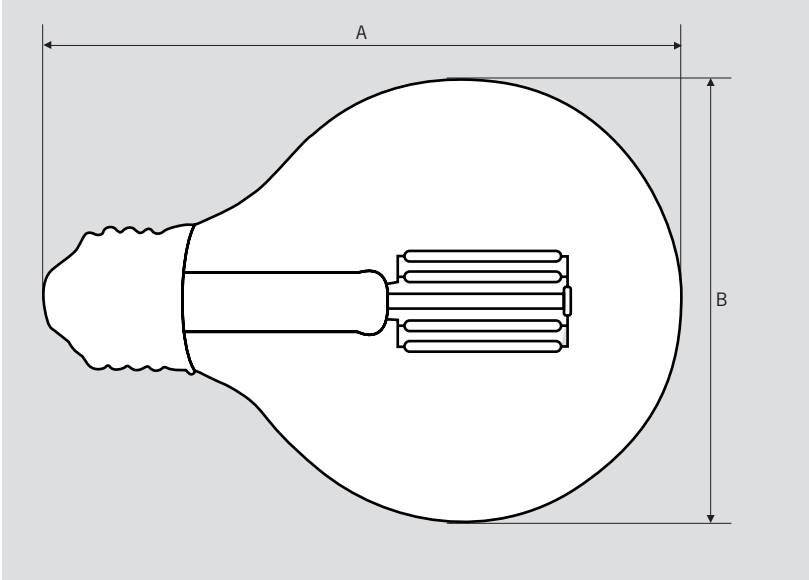

ESSENTIAL SERIES

GENERAL PURPOSE LED BULBS

KT-LED5.5FG25-E26-9XX-C REPLACEMENT LAMP

DESCRIPTION

5.5W G25 Shape | 2700–5000K | >90 CRI | Globe

LAMP TYPE: Filament G25
BASE TYPE: E26 (Medium)
WATTAGE: 5.5W
COLOR TEMPERATURE: 2700–5000K
COLOR RENDERING INDEX (CRI): > 90
WARRANTY: 2 Years
RATED LIFE: L70 (15,000 Hours)

ELECTRICAL AND PERFORMANCE SPECIFICATIONS

Keystone Catalog Number	Description	Color Temp	Input Voltage	Rated Lamp Wattage	Legacy Equivalent Wattage	Base Type	Lumens	CRI	Light Distribution	Dimmable	Efficacy
KT-LED5.5FG25-E26-927-C	G25 bulb. Globe, dimmable	2700K	120V	5.5W	60W halogen	E26	500	>90	360°	Yes	91 lm/W
KT-LED5.5FG25-E26-930-C	G25 bulb. Globe, dimmable	3000K	120V	5.5W	60W halogen	E26	500	>90	360°	Yes	91 lm/W
KT-LED5.5FG25-E26-950-C	G25 bulb. Globe, dimmable	5000K	120V	5.5W	60W halogen	E26	500	>90	360°	Yes	91 lm/W

ESSENTIAL SERIES

GENERAL PURPOSE LED BULBS

KT-LED5.5FG25-E26-9XX-C REPLACEMENT LAMP

PHYSICAL CHARACTERISTICS

PACKAGING

Carton Quantity	24 pcs
Carton Dimensions	15.35" x 11.61" x 12.20"
Carton Weight	5.52 lbs

LAMP DIMENSIONS

A (Length)	4.72"
B (Diameter)	3.15"

BASE TYPE: E26 (Medium)

ORDERING INFORMATION

ORDER CODE	CARTON QUANTITY	ITEM STATUS
KT-LED5.5FG25-E26-9XX-C	24 pcs	Active

CATALOG NUMBER BREAKDOWN

KT-LED5.5FG25-E26-9XX-C