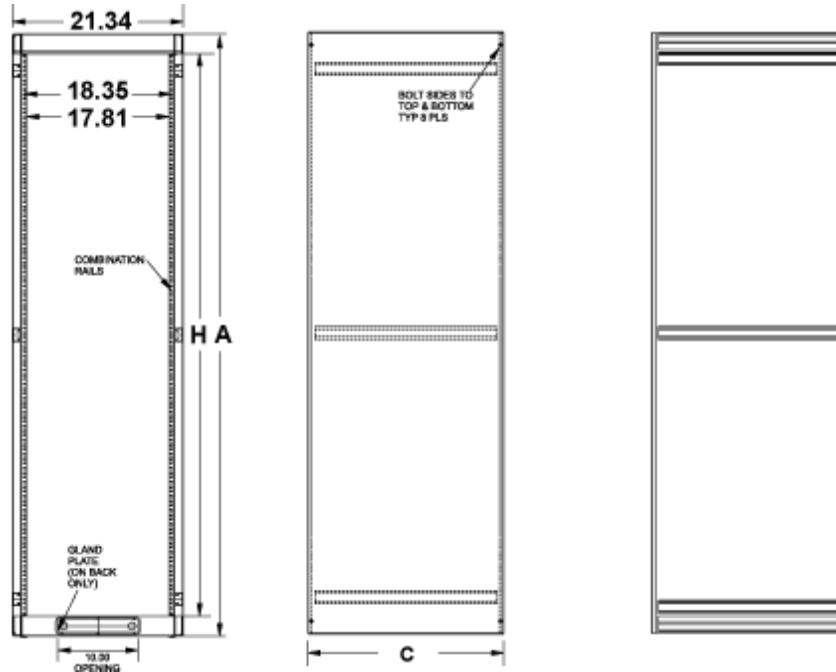

- Mounting Rack Rails

- Square Hole Punched Mounting Rail

Part No. Black	Part No. RAL 7035 Light Gray	Overall Dimensions			Usable Mounting Dimensions			
		Height A	Width C	Depth C	Rack Units	Height H	Depth	Depth (With Doors)
REFK1903517BK1	REFK1903517LG1	40.19	21.34	17.50	20U	35.19	16.50	16.00
REFK1904217BK1	REFK1904217LG1	47.19	21.34	17.50	24U	42.19	16.50	16.00
REFK1904917BK1	REFK1904917LG1	54.19	21.34	17.50	28U	49.19	16.50	16.00
REFK1905617BK1	REFK1905617LG1	61.19	21.34	17.50	32U	56.19	16.50	16.00
REFK1906317BK1	REFK1906317LG1	68.19	21.34	17.50	36U	63.19	16.50	16.00
REFK1907017BK1	REFK1907017LG1	75.19	21.34	17.50	40U	70.19	16.50	16.00
REFK1907717BK1	REFK1907717LG1	82.19	21.34	17.50	44U	77.19	16.50	16.00
REFK1903524BK1	REFK1903524LG1	40.19	21.34	24.50	20U	35.19	23.50	23.00
REFK1904224BK1	REFK1904224LG1	47.19	21.34	24.50	24U	42.19	23.50	23.00
REFK1904924BK1	REFK1904924LG1	54.19	21.34	24.50	28U	49.19	23.50	23.00
REFK1905624BK1	REFK1905624LG1	61.19	21.34	24.50	32U	56.19	23.50	23.00
REFK1906324BK1	REFK1906324LG1	68.19	21.34	24.50	36U	63.19	23.50	23.00
REFK1907024BK1	REFK1907024LG1	75.19	21.34	24.50	40U	70.19	23.50	23.00
REFK1907724BK1	REFK1907724LG1	82.19	21.34	24.50	44U	77.19	23.50	23.00
REFK1903531BK1	REFK1903531LG1	40.19	21.34	31.50	20U	35.19	30.50	30.00
REFK1904231BK1	REFK1904231LG1	47.19	21.34	31.50	24U	42.19	30.50	30.00
REFK1904931BK1	REFK1904931LG1	54.19	21.34	31.50	28U	49.19	30.50	30.00
REFK1905631BK1	REFK1905631LG1	61.19	21.34	31.50	32U	56.19	30.50	30.00
REFK1906331BK1	REFK1906331LG1	68.19	21.34	31.50	36U	63.19	30.50	30.00
REFK1907031BK1	REFK1907031LG1	75.19	21.34	31.50	40U	70.19	30.50	30.00
REFK1907731BK1	REFK1907731LG1	82.19	21.34	31.50	44U	77.19	30.50	30.00

REFK Locking Doors

Solid Door	Solid Door	Louvered Door	Louvered Door	Window Door	Use With REFK Frame		
Part No.	Part No.	Part No.	Part No.	Part No.	Height	Rack Units	Part No.
Black	RAL 7035 Light Gray	Black	RAL 7035 Light Gray	Black			
RSDF19035BK1	RSDF19035LG1	RSDL19035BK1	RSDL19035LG1	REDFP19035BK1	35.00	20U	REFK19035XX
RSDF19042BK1	RSDF19042LG1	RSDL19042BK1	RSDL19042LG1	REDFP19042BK1	42.00	24U	REFK19042XX
RSDF19049BK1	RSDF19049LG1	RSDL19049BK1	RSDL19049LG1	REDFP19049BK1	49.00	28U	REFK19049XX