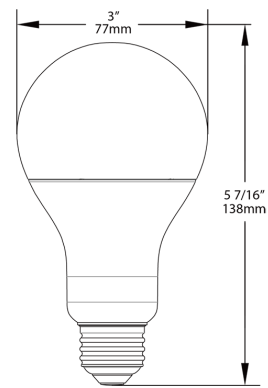

Technical Specifications		
<p>Performance</p> <hr/> <p>Product Type: A-Line</p> <p>Input Wattage: 17W</p> <p>Lumens (Nominal): 1600lm</p> <p>Efficacy: 94 lm/W</p> <p>Color Accuracy (CRI): 90 CRI</p> <p>L70 Lifespan: 25,000 Hours</p>	<p>Dimmable: Yes, down to 10%</p> <p>Construction</p> <hr/> <p>Bulb Shape: A21</p> <p>Base Type: E26</p> <p>Beam Angle: 230°</p> <p>For Use Outdoors in Open Fixtures: No</p> <p>Other</p> <hr/> <p>Equivalency: 100W Incandescent</p>	<p>Warranty: RAB warrants that our LED products will be free from defects in materials and workmanship for a period of four (4) years from the date of delivery to the end user, including coverage of light output, color stability, driver performance and fixture finish. RAB's warranty is subject to all terms and conditions found at rablighting.com/warranty.</p> <p>LED Characteristics</p> <hr/> <p>Color Temperature: 2700K Soft White</p> <p>Electrical</p> <hr/> <p>Power Factor: 0.9</p> <p>Operating Temperature: -20°C - 45°C</p> <p>Input Voltage: 120V</p>

Case and Pallet Dimensions

	QTY	LENGTH (in)	WIDTH (in)	HEIGHT (in)
CASE	12	13.6	10.3	6.2
PALLET	2160	41.1	34.2	49.8

Dimension

Light Distribution