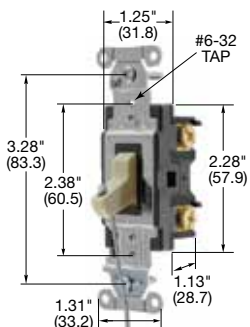

1201BK

1221I

1221PWI

HBL1221IHCS

Dimensions in Inches (mm)

Hubbell-PRO Heavy Duty Industrial Series, 15A, 120/277V AC

Description	Toggle Color	Single Pole	Double Pole	Three Way	Four Way
Toggle, back and side wired.	Black	1201BK	—	1203BK	—
	Brown	1201B	—	1203B	—
	Gray	1201GY	—	1203GY	—
	Ivory	1201I	—	1203I	—
	Light Almond	1201LA	—	1203LA	—
	White	1201W	—	1203W	—

20A, 120/277V AC

Description	Toggle Color	Single Pole	Double Pole	Three Way	Four Way
Toggle, back and side wired.	Black	1221BK	1222BK	1223BK	1224BK
	Brown	1221B	1222B	1223B	1224B
	Gray	1221GY	1222GY	1223GY	1224GY
	Ivory	1221I	1222I	1223I	1224I
	Light Almond	1221LA	1222LA	1223LA	1224LA
	Red	1221R	1222R	1223R	1224R
	White	1221W	1222W	1223W	1224W

Hubbell-PRO Pre-Wired/Leaded Heavy Duty Industrial Series, 20A, 120/277V AC - 8 Inch #12 AWG THHN

Description	Toggle Color	Single Pole	Double Pole	Three Way	Four Way
Toggle, Pre-wired leads.	Black	1221PWBK	1222PWBK	1223PWBK	1224PWBK
	Brown	1221PWB	1222PWB	1223PWB	1224PWB
	Gray	1221PWGY	1222PWGY	1223PWGY	1224PWGY
	Ivory	1221PWI	1222PWI	1223PWI	1224PWI
	Light Almond	1221PWLA	1222PWLA	1223PWLA	1224PWLA
	Red	1221PWR	1222PWR	1223PWR	1224PWR
	White	1221PWW	1222PWW	1223PWW	1224PWW

Hubbell-PRO Hospital Call Switch with Lanyard, 20A, 120/277V AC

Description	Toggle Color	Single Pole	Double Pole	Three Way	Four Way
Toggle, back and side wired.	Gray	HBL1221GHCS	—	—	—
	Ivory	HBL1221IHCS	—	—	—
	White	HBL1221WHCS	—	—	—