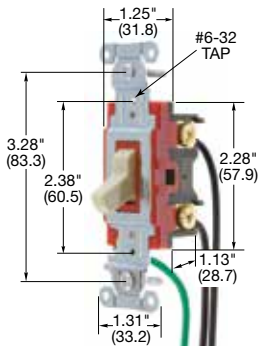

1201BK

1221I

1221PWI

HBL1221IHCS

Dimensions in Inches (mm)

Hubbell-PRO Heavy Duty Industrial Series, 15A, 120/277V AC

Description	Toggle Color	Single Pole	Double Pole	Three Way	Four Way
Toggle, back and side wired.	Black	1201BK	—	1203BK	—
	Brown	1201B	—	1203B	—
	Gray	1201GY	—	1203GY	—
	Ivory	1201I	—	1203I	—
	Light Almond	1201LA	—	1203LA	—
	White	1201W	—	1203W	—

20A, 120/277V AC

Description	Toggle Color	Single Pole	Double Pole	Three Way	Four Way
Toggle, back and side wired.	Black	1221BK	1222BK	1223BK	1224BK
	Brown	1221B	1222B	1223B	1224B
	Gray	1221GY	1222GY	1223GY	1224GY
	Ivory	1221I	1222I	1223I	1224I
	Light Almond	1221LA	1222LA	1223LA	1224LA
	Red	1221R	1222R	1223R	1224R
	White	1221W	1222W	1223W	1224W

Hubbell-PRO Pre-Wired/Leaded Heavy Duty Industrial Series, 20A, 120/277V AC - 8 Inch #12 AWG THHN

Description	Toggle Color	Single Pole	Double Pole	Three Way	Four Way
Toggle, Pre-wired leads.	Black	1221PWBK	1222PWBK	1223PWBK	1224PWBK
	Brown	1221PWB	1222PWB	1223PWB	1224PWB
	Gray	1221PWGY	1222PWGY	1223PWGY	1224PWGY
	Ivory	1221PWI	1222PWI	1223PWI	1224PWI
	Light Almond	1221PWLA	1222PWLA	1223PWLA	1224PWLA
	Red	1221PWR	1222PWR	1223PWR	1224PWR
	White	1221PWW	1222PWW	1223PWW	1224PWW

Hubbell-PRO Hospital Call Switch with Lanyard, 20A, 120/277V AC

Description	Toggle Color	Single Pole	Double Pole	Three Way	Four Way
Toggle, back and side wired.	Gray	HBL1221GHCS	—	—	—
	Ivory	HBL1221IHCS	—	—	—
	White	HBL1221WHCS	—	—	—