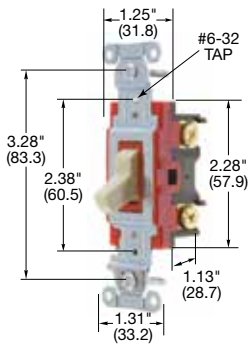

1201BK

1221I

1221PWI

HBL1221IHCS

Dimensions in Inches (mm)

Hubbell-PRO Heavy Duty Industrial Series, 15A, 120/277V AC

Description	Toggle Color	Single Pole	Double Pole	Three Way	Four Way
Toggle, back and side wired.	Black	1201BK	—	1203BK	—
	Brown	1201B	—	1203B	—
	Gray	1201GY	—	1203GY	—
	Ivory	1201I	—	1203I	—
	Light Almond	1201LA	—	1203LA	—
	White	1201W	—	1203W	—

20A, 120/277V AC

Description	Toggle Color	Single Pole	Double Pole	Three Way	Four Way
Toggle, back and side wired.	Black	1221BK	1222BK	1223BK	1224BK
	Brown	1221B	1222B	1223B	1224B
	Gray	1221GY	1222GY	1223GY	1224GY
	Ivory	1221I	1222I	1223I	1224I
	Light Almond	1221LA	1222LA	1223LA	1224LA
	Red	1221R	1222R	1223R	1224R
	White	1221W	1222W	1223W	1224W

Hubbell-PRO Pre-Wired/Leaded Heavy Duty Industrial Series, 20A, 120/277V AC - 8 Inch #12 AWG THHN

Description	Toggle Color	Single Pole	Double Pole	Three Way	Four Way
Toggle, Pre-wired leads.	Black	1221PWBK	1222PWBK	1223PWBK	1224PWBK
	Brown	1221PWB	1222PWB	1223PWB	1224PWB
	Gray	1221PWGY	1222PWGY	1223PWGY	1224PWGY
	Ivory	1221PWI	1222PWI	1223PWI	1224PWI
	Light Almond	1221PWLA	1222PWLA	1223PWLA	1224PWLA
	Red	1221PWR	1222PWR	1223PWR	1224PWR
	White	1221PWW	1222PWW	1223PWW	1224PWW

Hubbell-PRO Hospital Call Switch with Lanyard, 20A, 120/277V AC

Description	Toggle Color	Single Pole	Double Pole	Three Way	Four Way
Toggle, back and side wired.	Gray	HBL1221GHCS	—	—	—
	Ivory	HBL1221IHCS	—	—	—
	White	HBL1221WHCS	—	—	—