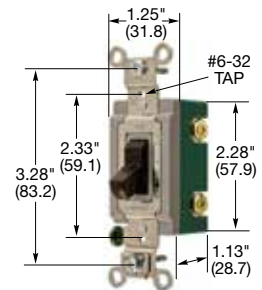

## HBL® Extra Heavy Duty Industrial Series, 15A, 120/277V AC

Description	Toggle Color	Single Pole	Double Pole	Three Way	Four Way
Toggle, back and side wired.	Black	<b>HBL1201BK</b>	—	<b>HBL1203BK</b>	<b>HBL1204BK</b>
	Brown	<b>HBL1201</b>	<b>HBL1202</b>	<b>HBL1203</b>	<b>HBL1204</b>
	Gray	<b>HBL1201GY</b>	—	<b>HBL1203GY</b>	<b>HBL1204GY</b>
	Ivory	<b>HBL1201I</b>	<b>HBL1202I</b>	<b>HBL1203I</b>	<b>HBL1204I</b>
	Light Almond	<b>HBL1201LA</b>	—	—	—
	Red	<b>HBL1201R</b>	—	—	—
	White	<b>HBL1201W</b>	—	<b>HBL1203W</b>	<b>HBL1204W</b>

## 20A, 120/277V AC

Description	Toggle Color	Single Pole	Double Pole	Three Way	Four Way	
Toggle, back and side wired.	Black	<b>HBL1221BK</b>	<b>HBL1222BK</b>	<b>HBL1223BK</b>	<b>HBL1224BK</b>	
	Brown	<b>HBL1221</b>	<b>HBL1222</b>	<b>HBL1223</b>	<b>HBL1224</b>	
	Gray	<b>HBL1221GY</b>	<b>HBL1222GY</b>	<b>HBL1223GY</b>	<b>HBL1224GY</b>	
	Ivory	<b>HBL1221I</b>	<b>HBL1222I</b>	<b>HBL1223I</b>	<b>HBL1224I</b>	
	Light Almond	<b>HBL1221LA</b>	<b>HBL1222LA</b>	<b>HBL1223LA</b>	<b>HBL1224LA</b>	
	Red	<b>HBL1221R</b>	<b>HBL1222R</b>	<b>HBL1223R</b>	<b>HBL1224R</b>	
		White	<b>HBL1221W</b>	<b>HBL1222W</b>	<b>HBL1223W</b>	<b>HBL1224W</b>

## 30A, 120/277V AC

Description	Key Guide Color	Single Pole	Double Pole	Three Way	Four Way
Nylon toggle.	Brown	<b>HBL3031</b>	<b>HBL3032</b>	<b>HBL3033</b>	—
	Ivory	<b>HBL3031I</b>	<b>HBL3032I</b>	<b>HBL3033I</b>	—
	White	—	<b>HBL3032W</b>	—	—

## 20A, 120/277V AC

Description	Key Guide Color	Single Pole	Double Pole	Three Way	Four Way
Key Guide, back and side wired.	Black	<b>HBL1221L</b>	<b>HBL1222L</b>	<b>HBL1223L</b>	<b>HBL1224L</b>
	Gray	<b>HBL1221LG</b>	<b>HBL1222LG</b>	<b>HBL1223LG</b>	<b>HBL1224LG</b>
	Ivory	<b>HBL1221LI</b>	<b>HBL1222LI</b>	<b>HBL1223LI</b>	<b>HBL1224LI</b>
	White	<b>HBL1221LW</b>	<b>HBL1222LW</b>	<b>HBL1223LW</b>	<b>HBL1224LW</b>
Key for Locking switch.		<b>HBL1209</b>			