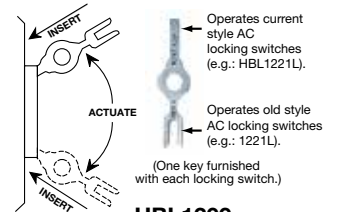

HBL1209

HBL® Extra Heavy Duty Industrial AC Barrel Key Locking Switch†, 20A, 120/277V AC

Description	Key Guide Color	Single Pole	Double Pole	Three Way	Four Way
Chrome operator, back and side wired.	Chrome	HBL1221RKL*	HBL1222RKL*	HBL1223RKL*	HBL1224RKL*
Replacement Barrel Key.		HBL1209RKL			

Note: Keys are supplied with each locking switch. For extra keys order HBL1209.

†Not Fed. Spec.

See Wallplate section, page O-17 for locking switch wallplates.

See page D-15 for accessories and page D-16 for wallplates.

See page D-22 for technical information.