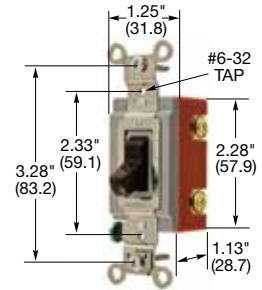

## HBL® Extra Heavy Duty Industrial Series, 15A, 120/277V AC

Description	Toggle Color	Single Pole	Double Pole	Three Way	Four Way
Toggle, back and side wired.	Black	<b>HBL1201BK</b>	—	<b>HBL1203BK</b>	<b>HBL1204BK</b>
	Brown	<b>HBL1201</b>	<b>HBL1202</b>	<b>HBL1203</b>	<b>HBL1204</b>
	Gray	<b>HBL1201GY</b>	—	<b>HBL1203GY</b>	<b>HBL1204GY</b>
	Ivory	<b>HBL1201I</b>	<b>HBL1202I</b>	<b>HBL1203I</b>	<b>HBL1204I</b>
	Light Almond	<b>HBL1201LA</b>	—	—	—
	Red	<b>HBL1201R</b>	—	—	—
	White	<b>HBL1201W</b>	—	<b>HBL1203W</b>	<b>HBL1204W</b>

## 20A, 120/277V AC

Description	Toggle Color	Single Pole	Double Pole	Three Way	Four Way	
Toggle, back and side wired.	Black	<b>HBL1221BK</b>	<b>HBL1222BK</b>	<b>HBL1223BK</b>	<b>HBL1224BK</b>	
	Brown	<b>HBL1221</b>	<b>HBL1222</b>	<b>HBL1223</b>	<b>HBL1224</b>	
	Gray	<b>HBL1221GY</b>	<b>HBL1222GY</b>	<b>HBL1223GY</b>	<b>HBL1224GY</b>	
	Ivory	<b>HBL1221I</b>	<b>HBL1222I</b>	<b>HBL1223I</b>	<b>HBL1224I</b>	
	Light Almond	<b>HBL1221LA</b>	<b>HBL1222LA</b>	<b>HBL1223LA</b>	<b>HBL1224LA</b>	
	Red	<b>HBL1221R</b>	<b>HBL1222R</b>	<b>HBL1223R</b>	<b>HBL1224R</b>	
		White	<b>HBL1221W</b>	<b>HBL1222W</b>	<b>HBL1223W</b>	<b>HBL1224W</b>

## 30A, 120/277V AC

Description	Key Guide Color	Single Pole	Double Pole	Three Way	Four Way
Nylon toggle.	Brown	<b>HBL3031</b>	<b>HBL3032</b>	<b>HBL3033</b>	—
	Ivory	<b>HBL3031I</b>	<b>HBL3032I</b>	<b>HBL3033I</b>	—
	White	—	<b>HBL3032W</b>	—	—

## 20A, 120/277V AC

Description	Key Guide Color	Single Pole	Double Pole	Three Way	Four Way
Key Guide, back and side wired.	Black	<b>HBL1221L</b>	<b>HBL1222L</b>	<b>HBL1223L</b>	<b>HBL1224L</b>
	Gray	<b>HBL1221LG</b>	<b>HBL1222LG</b>	<b>HBL1223LG</b>	<b>HBL1224LG</b>
	Ivory	<b>HBL1221LI</b>	<b>HBL1222LI</b>	<b>HBL1223LI</b>	<b>HBL1224LI</b>
	White	<b>HBL1221LW</b>	<b>HBL1222LW</b>	<b>HBL1223LW</b>	<b>HBL1224LW</b>
Key for Locking switch.		<b>HBL1209</b>			