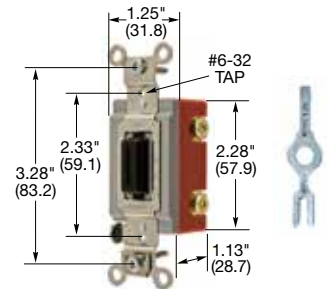

HBL1221L and Key

20A, 120/277V AC

Description	Key Guide Color	Single Pole	Double Pole	Three Way	Four Way
Key Guide, back and side wired.	Black	HBL1221L	HBL1222L	HBL1223L	HBL1224L
	Gray	HBL1221LG	HBL1222LG	HBL1223LG	HBL1224LG
	Ivory	HBL1221LI	HBL1222LI	HBL1223LI	HBL1224LI
	White	HBL1221LW	HBL1222LW	HBL1223LW	HBL1224LW
Key for Locking switch.		HBL1209