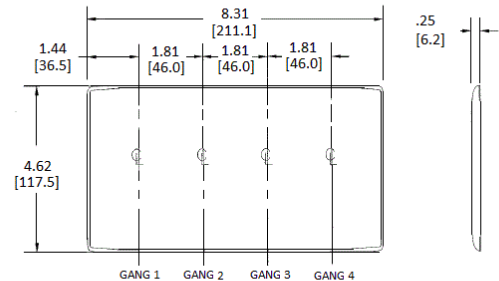

Wallplates

Combination Wall Plates, 4-Gang

HUBBELL

Features

- Reinforcement ribs for extra strength
- High-impact, self-extinguishing nylon material
- Captive screw feature holds mounting screw in place

Ordering Information

Description	Color	CatalogNumber	UPC
4-Gang, 3-Toggle, 1-Decorator Opening	Black	NP326BK	883778105531

Listings

UL Listed
CSA Certified

Specifications

Material	Nylon
Plate Type	4-Gang
Plate Openings	Toggle, Decorator
Mounting Screws	Steel painted, slotted head
Appearance	Smooth

Online Resources

Customer Use Drawing
eCatalog

Dimensions in Inches (mm)

Hubbell Wiring Device-Kellems • Hubbell Incorporated (Delaware) • 40 Waterview Drive • Shelton, CT 06484

Phone (800) 288-6000 • Fax (800) 255-1031 • Specifications subject to change without notice.