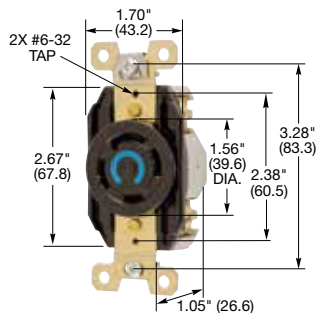

### Connector Bodies

Description	Cord Dia.	Catalog Number
Black and white nylon.	.350"-1.150" (9-29)	<b>HBL2753</b> <b>HBL2763</b> <b>HBL2773</b>

Note: See page B-54 for accessories.

**HBL2753**

### Single Flush Receptacles

Description	Catalog Number
Black nylon face, back and side wired.	<b>HBL2750</b> <b>HBL2760</b> <b>HBL2770</b>

Note: See page B-54 for accessories.

**HBL2750**

### Flanged Receptacles

Description	Catalog Number
Nylon casing, back wired.	<b>HBL2756</b> <b>HBL2766</b> <b>HBL2776</b>

Note: See page B-54 for accessories.

See page B-71 for technical information on Twist-Lock devices.

**HBL2756**

Dimensions in Inches (mm)