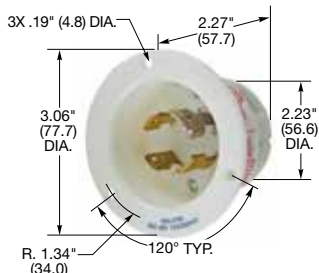

### Plugs

Description	Cord Dia.	Catalog Number
Black and white nylon.	.350"-1.150" (9-29)	<b>HBL2751</b> <b>HBL2761</b> <b>HBL2771</b>

Note: See page B-55 for accessories.

**HBL2751**

### Flanged Inlets

Description	Catalog Number
Nylon casing, back wired.	<b>HBL2755</b> <b>HBL2765</b> <b>HBL2775</b>

Note: See page B-54 for accessories.

**HBL2755**

**IP20**  
SUITABILITY

30A 3ØY 120/208V AC  
NEMA L18-30R  
3 HP

### Connector Bodies

Description	Cord Dia.	Catalog Number
Black and white nylon.	.350"-1.150" (9-29)	<b>HBL2753</b> <b>HBL2763</b> <b>HBL2773</b>

Note: See page B-54 for accessories.

**HBL2753**

### Single Flush Receptacles

Description	Catalog Number
Black nylon face, back and side wired.	<b>HBL2750</b> <b>HBL2760</b> <b>HBL2770</b>

Note: See page B-54 for accessories.

**HBL2750**