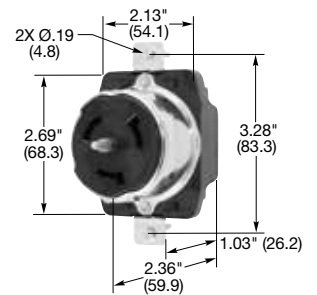

50 Amp, 125/250, 3Ø 250 Volts and 3Ø 480 Volts AC

IP20
SUITABILITY

50A
125/250V AC
UL/CSA

50A
3Ø 250V AC
UL/CSA

50A
3Ø 480V AC
UL/CSA

Plugs

Description	Cord Dia.	Catalog Number		
Nylon cover, thermoplastic polyester interior.	.830"-1.250" (21.08-31.75)	CS6365C	CS8365C	CS8165C

Note: See page B-62 for accessories.

CS6365C

Flanged Inlets

Description	Catalog Number		
Zinc plated steel casing, thermoset interior.	CS6375	CS8375	CS8175
Zinc plated steel casing, thermoset interior with lift cover.	CS6375M2	-	-
Gray Valox® housing and flange.	HBL6375S*	-	-

Note: *Type 3R, (Not shown).

CS6375

IP20
SUITABILITY

50A
125/250V AC
UL/CSA

50A
3Ø 250V AC
UL/CSA

50A
3Ø 480V AC
UL/CSA

Connector Bodies

Description	Cord Dia.	Catalog Number		
Nylon cover, thermoplastic polyester interior.	.830"-1.250" (21.08-31.75)	CS6364C	CS8364C	CS8164C
Insulgrip® Connector with conduit adapter. Capable of accepting metallic or non-metallic conduit fittings.	½" NPT Size	-	CS8364CA05	-
	¾" NPT Size	-	CS8364CA34	-
	1" NPT Size	-	CS8364CA10	-

Note: See page B-62 for accessories.

CS6375M2

Receptacles

Description	Catalog Number		
Black phenolic.	CS6369	CS8369	CS8169

Note: See page B-62 for accessories.

CS6364C

CS8364CA05

CS8364CA05
(Rear View)