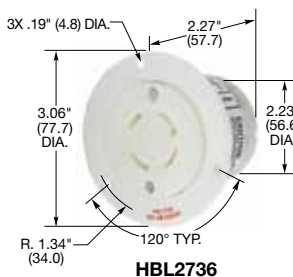

**30 Amp, 3Ø 480 and 3Ø 600 Volts AC
3 Pole, 4 Wire, Grounding**

**30A 3Ø 480V AC
NEMA L16-30R
10 HP**

**30A 3Ø 600V AC
NEMA L17-30R**

Connector Bodies

Watertight Safety-Shroud®

Description	Cord Dia.	IP66 SUITABILITY	UL Type 4x, 12
Black Valox® housing, white Valox® clamps.	.350"-1.150" (9-29)	HBL2733SW	HBL2743SW

Insulgrip®

Description	Cord Dia.	IP20 SUITABILITY	Catalog Number
Black and white nylon.	.350"-1.150" (9-29)	HBL2733	HBL2743
Corrosion resistant, yellow nylon.	.350"-1.150" (9-29)	HBL27CM33	HBL27CM43

Note: See page B-54 for accessories.

Receptacles

Watertight Safety-Shroud®

Description	Catalog Number
Gray Valox® housing and flange, back wired.	HBL2730SW HBL2740SW

Note: See page B-56 for accessories.

Safety-Shroud® Twist-Lock®

Description	Catalog Number
Gray Valox® angle housing, one gang, back wired.	HBL2730AR HBL2740AR
Gray Valox® surface mounting, one gang, back wired.	HBL2730SR HBL2740SR
Gray Valox® semi-flush, two gang, back wired.	HBL2730SR2 HBL2740SR2

Single Flush Receptacles

Description	Catalog Number
Black nylon face, back and side wired.	HBL2730 HBL2740

Note: See page B-54 for accessories.

Insulgrip® Flanged Receptacles

Description	Catalog Number
Nylon casing, back wired.	HBL2736 HBL2746

Note: See page B-54 for accessories.

HBL2736

Valox® is a trademark of SABIC Innovative Plastics, acquired from General Electric Company.

Dimensions in Inches (mm)