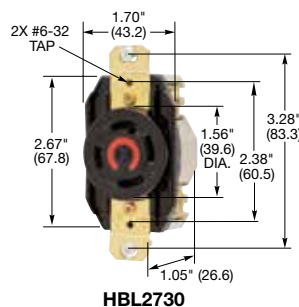

**30 Amp, 3Ø 480 and 3Ø 600 Volts AC
3 Pole, 4 Wire, Grounding**

**30A 3Ø 480V AC
NEMA L16-30R
10 HP**

**30A 3Ø 600V AC
NEMA L17-30R**

Connector Bodies

Watertight Safety-Shroud®

Description	Cord Dia.	IP66 SUITABILITY	UL Type 4x, 12
Black Valox® housing, white Valox® clamps.	.350"-1.150" (9-29)	HBL2733SW	HBL2743SW

Safety-Shroud® Twist-Lock®

Description	Catalog Number
Gray Valox® angle housing, one gang, back wired.	HBL2730AR HBL2740AR
Gray Valox® surface mounting, one gang, back wired.	HBL2730SR HBL2740SR
Gray Valox® semi-flush, two gang, back wired.	HBL2730SR2 HBL2740SR2

HBL2730SW

Single Flush Receptacles

Description	Catalog Number
Black nylon face, back and side wired.	HBL2730 HBL2740

Note: See page B-54 for accessories.

Insulgrip® Flanged Receptacles

Description	Catalog Number
Nylon casing, back wired.	HBL2736 HBL2746

Note: See page B-54 for accessories.

HBL2730AR

HBL2736

HBL2730

HBL2730SR2

HBL2730SR

Valox® is a trademark of SABIC Innovative Plastics, acquired from General Electric Company.

Dimensions in Inches (mm)