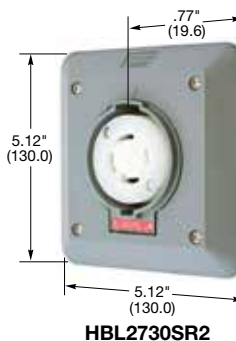

HBL2730SW

Single Flush Receptacles

Description	Catalog Number
Black nylon face, back and side wired.	HBL2730 HBL2740

Note: See page B-54 for accessories.

Insulgrip® Flanged Receptacles

Description	Catalog Number
Nylon casing, back wired.	HBL2736 HBL2746

Note: See page B-54 for accessories.

HBL2730AR

HBL2736

HBL2730

HBL2730SR2

HBL2730SR

Valox® is a trademark of SABIC Innovative Plastics, acquired from General Electric Company.

Dimensions in Inches (mm)