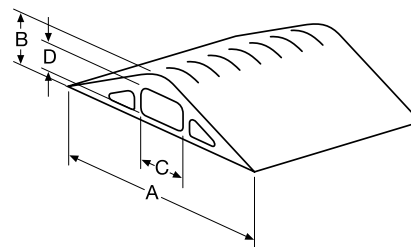

### Accessories

Description	Catalog Number
1" Wide, 75' Roll Double-Sided Adhesive Tape.	<b>FTT1</b>
2" Wide, 75' Roll Double-Sided Adhesive Tape.	<b>FTT2</b>

Note: \*ADA Compliant Section 4.5.2.

### Dimensions

FloorTrak®	FT2 in. (mm)	FT3 in. (mm)	FT4 in. (mm)	FT10 (Heavy Duty) in. (mm)
Width (A)	2.75" (69.9)	3.00" (76.2)	3.25" (82.6)	5.6" (142.24)
Height (B)	.53" (13.5)	.75" (19.1)	1.10" (27.9)	1.7" (43.18)
Center Hole (Cx D)	.60" x .31" (15.2) x (7.9)	.75" x .50" (19.1) x (12.7)	1.21" x .75" (30.7) x (19.1)	1.81" x 1.25" (45.98 x 31.75)