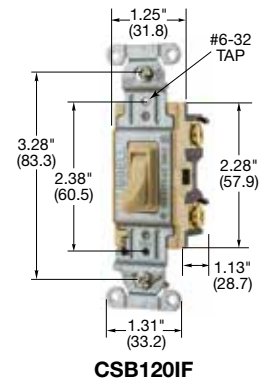

HP Conversion Chart

	120V	208V	240V	277V AC
15A	.5HP	1.5HP	2HP	2HP
20A	1HP	2HP	2HP	2HP

Dimensions in Inches (mm)