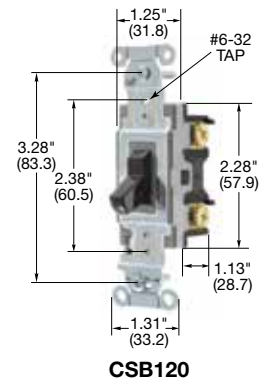

Toggle Specification Grade Commercial Series, 15A, 120/277V AC

Description	Toggle Color	Single Pole	Double Pole	Three Way	Four Way
Toggle, back and side wired.	Black	CSB115BK	CSB215BK	CSB315BK	CSB415BK
	Brown	CSB115	CSB215	CSB315	CSB415
	Gray	CSB115GY	CSB215GY	CSB315GY	CSB415GY
	Ivory	CSB115I	CSB215I	CSB315I	CSB415I
	Light Almond	CSB115LA	CSB215LA	CSB315LA	CSB415LA
	White	CSB115W	CSB215W	CSB315W	CSB415W

20A, 120/277V AC

Description	Toggle Color	Single Pole	Double Pole	Three Way	Four Way
Toggle, back and side wired.	Black	CSB120BK	CSB220BK	CSB320BK	CSB420BK
	Brown	CSB120	CSB220	CSB320	CSB420
	Gray	CSB120GY	CSB220GY	CSB320GY	CSB420GY
	Ivory	CSB120I	CSB220I	CSB320I	CSB420I
	Light Almond	CSB120LA	CSB220LA	CSB320LA	CSB420LA
	Red	CSB120R	CSB220R	CSB320R	CSB420R
	White	CSB120W	CSB220W	CSB320W	CSB420W

20A, 120/277V AC

Description	Toggle Color	Single Pole	Double Pole	Three Way	Four Way
Toggle, side wired only.	Black	CS120BK	—	CS320BK	—
	Brown	CS120	—	CS320	—
	Gray	CS120GY	—	CS320GY	—
	Ivory	CS120I	—	CS320I	—
	Light Almond	CS120LA	—	CS320LA	—
	White	CS120W	—	CS320W	—

Framed Toggle Specification Grade Commercial Series, 20A, 120V AC

Description	Toggle Color	Single Pole	Double Pole	Three Way	Four Way
Nylon toggle, back and side wired.	Ivory	CSB120IF	—	CSB320IF	—
	Light Almond	CSB120LAF	—	CSB320LAF	—
	White	CSB120WF	—	CSB320WF	—