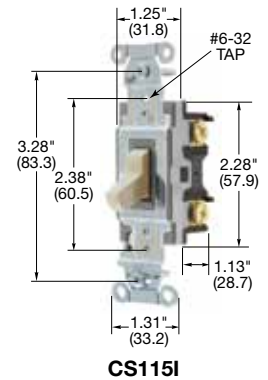

20A, 120/277V AC

Description	Toggle Color	Single Pole	Double Pole	Three Way	Four Way
Toggle, back and side wired.	Black	CSB120BK	CSB220BK	CSB320BK	CSB420BK
	Brown	CSB120	CSB220	CSB320	CSB420
	Gray	CSB120GY	CSB220GY	CSB320GY	CSB420GY
	Ivory	CSB120I	CSB220I	CSB320I	CSB420I
	Light Almond	CSB120LA	CSB220LA	CSB320LA	CSB420LA
	Red	CSB120R	CSB220R	CSB320R	CSB420R
	White	CSB120W	CSB220W	CSB320W	CSB420W

Toggle Specification Grade Commercial Series, 15A, 120/277V AC

Description	Toggle Color	Single Pole	Double Pole	Three Way	Four Way
Toggle, side wired only.	Black	CS115BK	—	CS315BK	—
	Brown	CS115	—	CS315	—
	Gray	CS115GY	—	CS315GY	—
	Ivory	CS115I	—	CS315I	—
	Light Almond	CS115LA	—	CS315LA	—
	White	CS115W	—	CS315W	—

20A, 120/277V AC

Description	Toggle Color	Single Pole	Double Pole	Three Way	Four Way
Toggle, side wired only.	Black	CS120BK	—	CS320BK	—
	Brown	CS120	—	CS320	—
	Gray	CS120GY	—	CS320GY	—
	Ivory	CS120I	—	CS320I	—
	Light Almond	CS120LA	—	CS320LA	—
	White	CS120W	—	CS320W	—

Framed Toggle Specification Grade Commercial Series, 20A, 120V AC

Description	Toggle Color	Single Pole	Double Pole	Three Way	Four Way
Nylon toggle, back and side wired.	Ivory	CSB120IF	—	CSB320IF	—
	Light Almond	CSB120LAF	—	CSB320LAF	—
	White	CSB120WF	—	CSB320WF	—