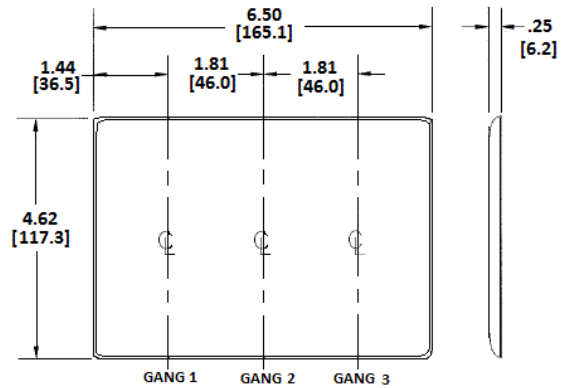

Wallplates
Combination Wallplates, 3-Gang

HUBBELL

Features

- Reinforcement ribs for extra strength
- High-impact, self-extinguishing nylon material
- Captive screw feature holds mounting screw in place

Ordering Information

Description	Color	Catalog Number	UPC
3-Gang, 2-Toggle, 1-Decorator Opening	Black	NP226BK	883778105296

Listings

UL Listed
CSA Certified

Specifications

Material	Nylon
Plate Type	3-Gang
Plate Openings	Toggle, Decorator
Mounting Screws	Steel painted, slotted head
Appearance	Smooth

Online Resources

Customer Use Drawing
eCatalog

Dimensions in Inches (mm)

Hubbell Wiring Device-Kellems • Hubbell Incorporated (Delaware) • 40 Waterview Drive • Shelton, CT 06484

Phone (800) 288-6000 • Fax (800) 255-1031 • Specifications subject to change without notice.