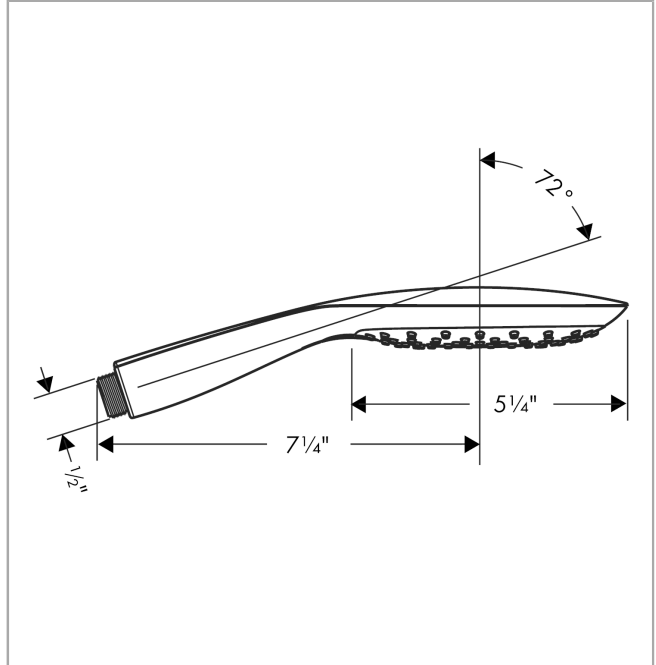

**PuraVida**  
**Handshower 150 3-Jet, 2.5 GPM**  
 Finishes : **chrome** Part no. : **28557001**

**Description**

**Features**

- Spray modes: RainAir, Mix, CaresseAir
- Select button for comfortable alternation of spray modes
- 81 no-clog spray channels
- Flow: 2.5 GPM (9.5 L/Min)
- The adjustable handshower holder on this model should not be used with a handshower with a spray face larger than 125 mm (5") in diameter

**Item details**

List Price \$ 251.00

**Technology**

**Compliance**

**Product image**

**Scale drawing**

**PuraVida**  
**Handshower 150 3-Jet, 2.5 GPM**  
Finishes : **chrome**    Part no. : **28557001**

Exploded drawing

Year of production: >10/09

**PuraVida**  
**Handshower 150 3-Jet, 2.5 GPM**  
 Finishes : **chrome**    Part no. : **28557001**

**Spare parts list**

Year of production: >10/09

Pos.	Description	Part no.	Price	PU
1	filter packing	94246000	-	1
a	flow limiter (9 l/min)	98894000	-	1