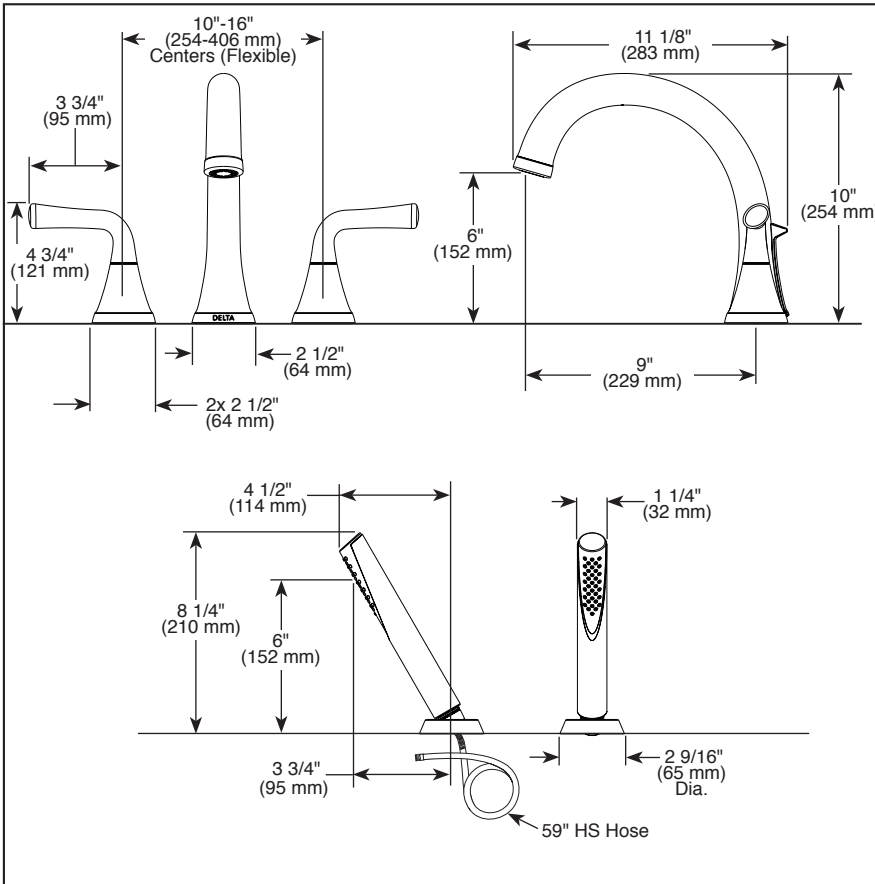

Submitted Model No.: _____

Specific Features: _____

▲ Designate proper finish suffix

see what Delta can do™

ROMAN TUB/WHIRLPOOL FAUCET TRIM

- Kayra™ Bath Collection
- Three Hole Installation (T2733 Series)
- Four Hole Installation (T4733 Series)

STANDARD SPECIFICATIONS:

- Temperature and volume controlled with handles
- Rough-In kit must also be ordered to complete installation
 - R4707 for four hole
 - R2700 or R2707 for three hole
 - RP23601 for three hole 10" fixed installation
 There are separate specification sheets on each rough-in kit if more details are required.
- Hand shower includes certified double check valves for backflow prevention (T4732)
- Hand shower max flow rate 1.75 gpm @ 80 psi, 6.6 L/min @ 550 kPa
- Hot/cold indicators