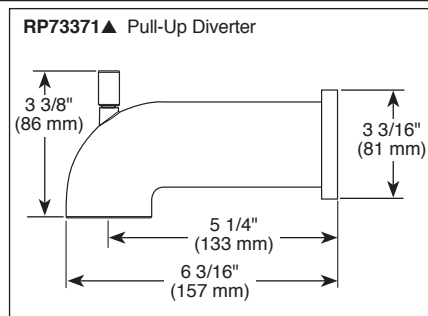

Delta reserves the right (1) to make changes in specifications and materials, and (2) to change or discontinue models, both without notice or obligation. Dimensions are for reference only. See current full-line price book or www.deltafaucet.com for finish options and product availability.

DSP-B-T17T059 Rev. F

Delta Faucet Company
55 E. 111th Street, Indianapolis, IN 46280
350 South Edgeware Road, St. Thomas, ON N5P 4L1
© 2018 Delta Faucet Company