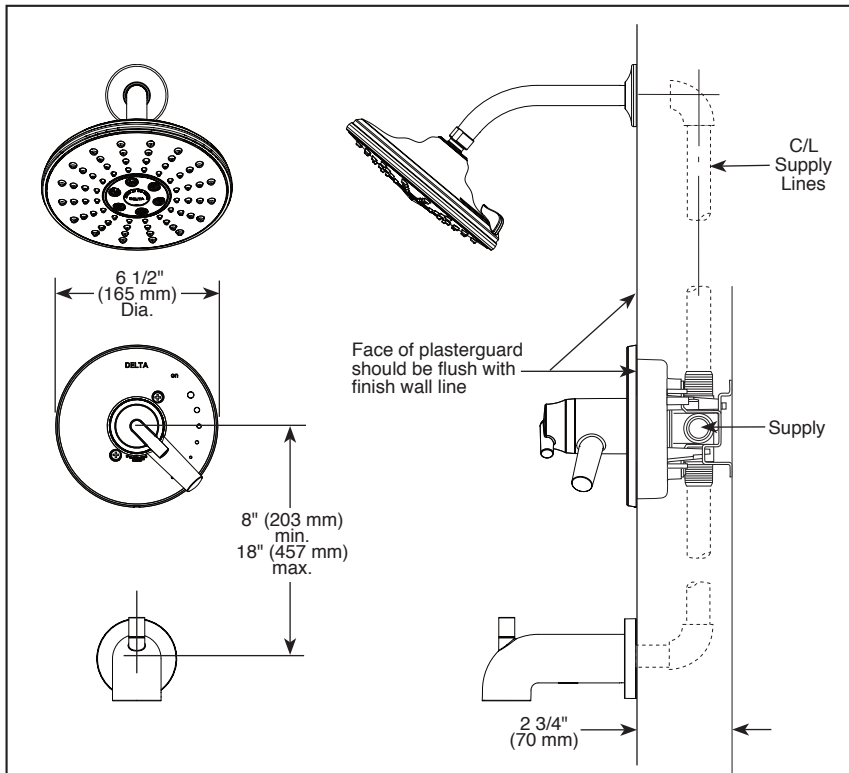

see what Delta can do™

TUB AND SHOWER FAUCET TRIM

- Trinsic® Series
- Valve Only (T17T059)
- Shower Only (T17T259)
- Tub/Shower (T17T459)

Submitted Model No.: _____

Specific Features: _____

FEATURES:

- TempAssure® 17T thermostatic valve cartridge
- H₂Okinetic® Technology shower head

STANDARD SPECIFICATIONS:

- Thermostatic wax element maintains the outlet temperature to ±3.6°F
- Back-to-back installation capability
- For use with MultiChoice® Universal rough valve body (R10000 Series) ordered separately
- Lever volume control handle; temperature adjustment dial
- Red/blue indicator markings
- Field adjustable to limit handle rotation into hot water zone
- All parts replaceable from the front of the valve
- Available extension kit (RP75136) adds up to 1 3/8" installation depth
- Three setting H₂Okinetic Technology® shower head; 1.75 gpm @ 80 psi, 6.6 L/min @ 550 kPa
- Tub port maximum flow rate 8.6 gpm @ 60 psi with R10000-UNBX
- Shower arm overall horizontal length = 7" (178 mm), including threaded ends

COMPLIES WITH:

- ASME A112.18.1 / CSA B125.1
- ASSE 1016
- Indicates compliance to ICC/ANSI A117.1 - Valve control only
- EPA WaterSense®

▲ Designate Proper Finish Suffix

Delta reserves the right (1) to make changes in specifications and materials, and (2) to change or discontinue models, both without notice or obligation. Dimensions are for reference only. See current full-line price book or www.deltafaucet.com for finish options and product availability.