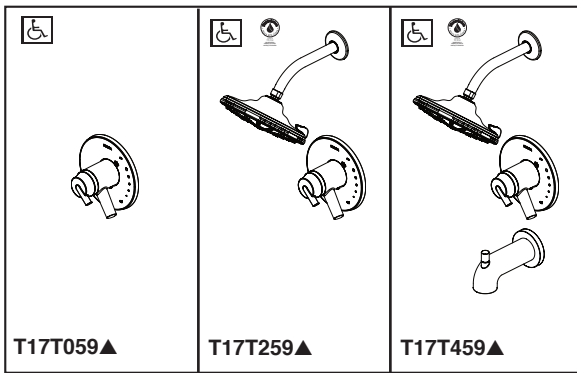

see what Delta can do™

TUB AND SHOWER FAUCET TRIM

- Trinsic® Series
- Valve Only (T17T059)
- Shower Only (T17T259)
- Tub/Shower (T17T459)

Submitted Model No.: _____

Specific Features: _____

FEATURES:

- TempAssure® 17T thermostatic valve cartridge
- H₂Okinetic® Technology shower head

STANDARD SPECIFICATIONS:

- Thermostatic wax element maintains the outlet temperature to ±3.6°F
- Back-to-back installation capability
- For use with MultiChoice® Universal rough valve body (R10000 Series) ordered separately
- Lever volume control handle; temperature adjustment dial
- Red/blue indicator markings
- Field adjustable to limit handle rotation into hot water zone
- All parts replaceable from the front of the valve
- Available extension kit (RP75136) adds up to 1 3/8" installation depth
- Three setting H₂Okinetic Technology® shower head; 1.75 gpm @ 80 psi, 6.6 L/min @ 550 kPa
- Tub port maximum flow rate 8.6 gpm @ 60 psi with R10000-UNBX
- Shower arm overall horizontal length = 7" (178 mm), including threaded ends