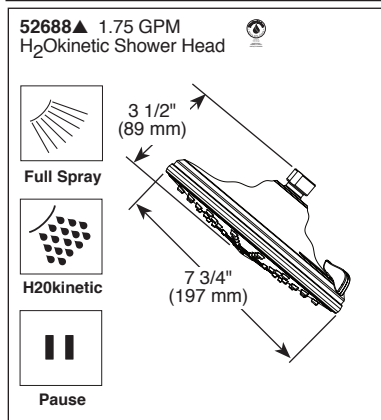

▲ Designate Proper Finish Suffix