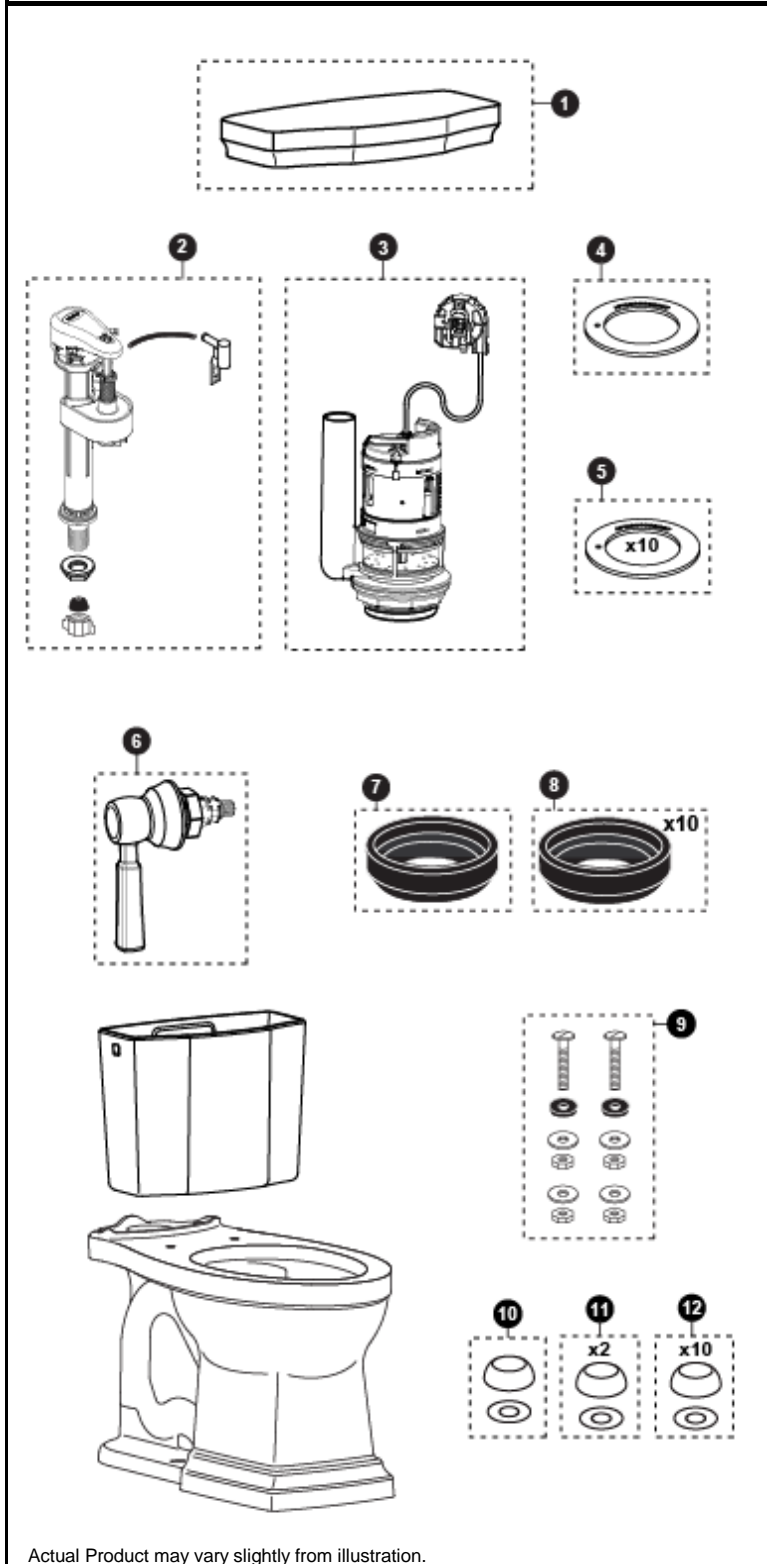

CST404CUF, CST404CUFG & CST404CUFRG

CST404CUF
C404CUF
ST403U

CST404CUFG
C404CUFG
ST403U

CST404CUFRG
C404CUFG
ST403UR

Promenade® II 1G 1.0 Gpf Toilet, Elongated, Tornado Flush™, Universal Height (including CeFiONtect™ & Right Hand Lever)

Item	Part	Description
1	TCU403CR#01	Tank Lid w/ gasket - Cotton
	TCU403CR#03	Tank Lid w/ gasket - Bone
	TCU403CR#11	Tank Lid w/ gasket - Colonial White
	TCU403CR#12	Tank Lid w/ gasket - Sedona Beige
	TCU403CR#51	Tank Lid w/ gasket - Ebony
2	TSU53A	Fill Valve
3	THU467	Drain Valve
	THU491	Drain Valve for Right Hand
4	THU474	Seal Gasket (1 piece)
5	THU475	Seal Gasket (10 pieces)
6	THU466#CP	Trip Lever Handle - Chrome Plated
	THU466#01	Trip Lever Handle - Cotton
	THU466#BN	Trip Lever Handle - Brushed Nickel
	THU466#PN	Trip Lever Handle - Polished Nickel
	THU493#CP	Trip Lever Handle - Chrome Plated Right Hand
7	9BU024E	Tank to Bowl Gasket
8	THU131	Tank to Bowl Gasket (10 pieces)
9	TSU01D	Tank Mounting Kit
10	THU044#01	Bolt Cap Set - Cotton (1 set)
	THU044#03	Bolt Cap Set - Bone (1 set)
	THU044#11	Bolt Cap Set - Colonial White (1 set)
	THU044#12	Bolt Cap - Sedona Beige (1 set)
	THU044#51	Bolt Cap - Ebony (1 set)
11	THU044S#01	Bolt Cap - Cotton (2 set)
	THU044S#03	Bolt Cap - Bone (2 set)
	THU044S#11	Bolt Cap - Colonial White (2 set)
	THU044S#12	Bolt Cap - Sedona Beige (2 set)
	THU044S#51	Bolt Cap - Ebony (2 set)
12	THU098#01	Bolt Cap & Base - Cotton (10 sets)
	THU098#03	Bolt Cap & Base - Bone (10 sets)
	THU098#11	Bolt Cap & Base - Colonial White (10 sets)
	THU098#12	Bolt Cap & Base - Sedona Beige (10 sets)
	THU098#51	Bolt Cap & Base - Ebony (10 sets)

Note:

Product Number Explanations

Two-Piece Toilet

(CST) Gravity type toilet
(404) Toilet Model
(C) Tornado Flush™
(E) 1.28gpf / 4.8Lpf
(F) Universal Height
(G)CeFiONtect™
(R) Right Hand Type

Tank

(ST) Tank
(403) Model
(U) 1.0gpf / 3.8lpf
(R) Right Hand Type

Bowl

(C)Bowl
(404) Model

Actual Product may vary slightly from illustration.