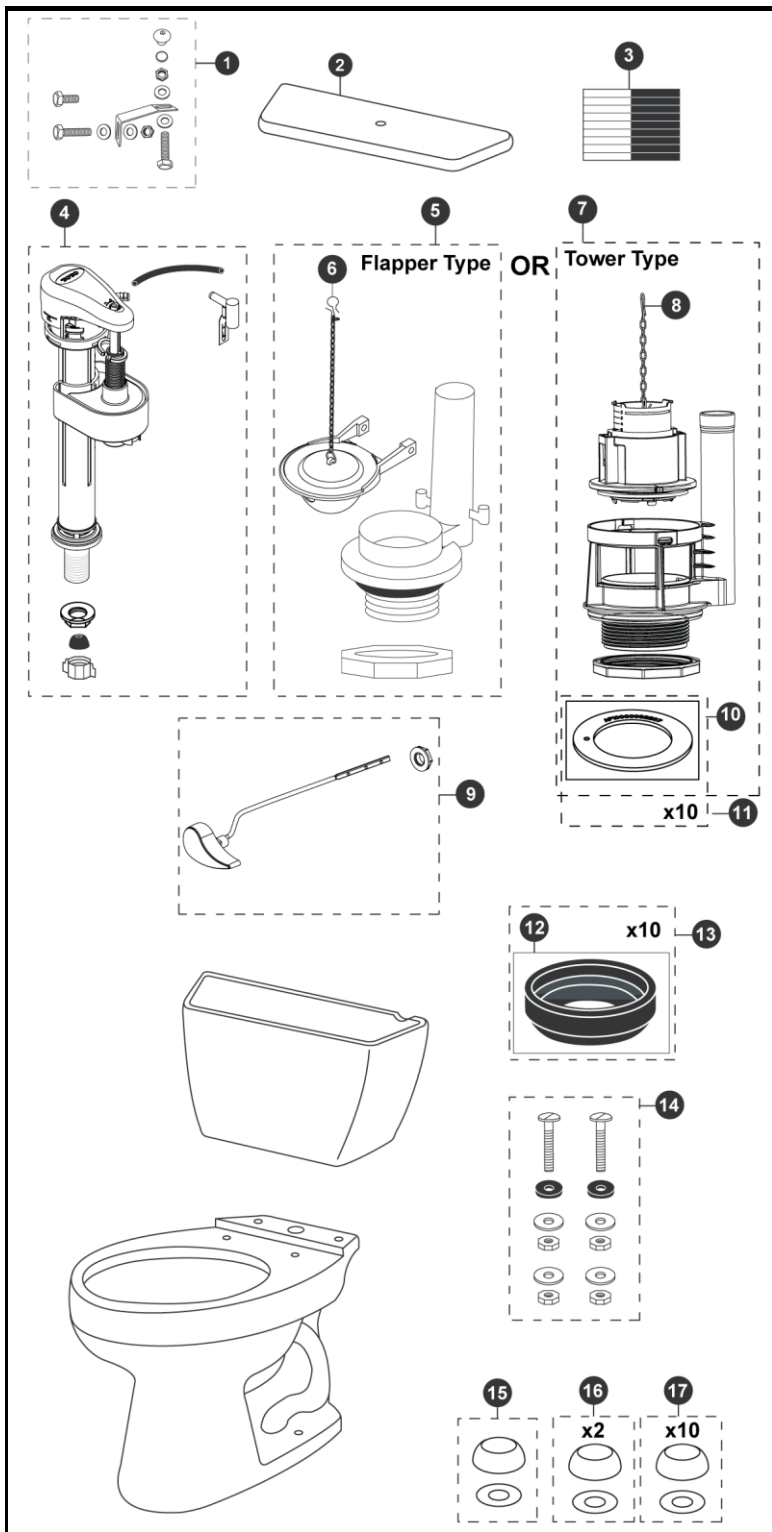

**Drake®**  
**1.6 Gpf Toilet, Elongated,**  
**G-MAX®, ADA, 12" Rough-In,**  
**Bolt Down Tank Lid**

Item	Part	Description
1	THU089	Bolt Down Set
2	TCU743BCR#01	Bolt Down Tank Lid w/ Velcro - Cotton
	TCU743BCR#03	Bolt Down Tank Lid w/ Velcro - Bone
	TCU743BCR#11	Bolt Down Tank Lid w/ Velcro - Colonial White
	TCU743BCR#12	Bolt Down Tank Lid w/ Velcro - Sedona Beige
	TCU743BCR#51	Bolt Down Tank Lid w/ Velcro - Ebony
3	THU107	Velcro Tape
4	TSU53A	Fill Valve
5	THU129P-A	Flush Valve
6	THU500S	Flapper w/ Chain
7	THU443.10B-A	Drain Valve for Tower Type
8	THU440-A	Flush Tower
9	THU068#01	Trip Lever - Cotton
	THU068#03	Trip Lever - Bone
	THU068#11	Trip Lever - Colonial White
	THU068#12	Trip Lever - Sedona Beige
	THU068#51	Trip Lever - Ebony
	THU068#CP	Trip Lever - Chrome Plated
	THU068#BN	Trip Lever - Brushed Nickel
	THU068#PN	Trip Lever - Polished Nickel
10	THU407	Seal Gasket (1 piece)
11	THU370	Seal Gasket (10 pieces)
12	9BU024E	3" Tank to Bowl Gasket
13	THU131	Tank to Bowl Gaskets (10 pieces)
14	TSU01D	Tank Mounting Kit
15	THU044#01	Bolt Cap Set - Cotton (1 set)
	THU044#03	Bolt Cap Set - Bone (1 set)
	THU044#11	Bolt Cap Set - Colonial White (1 set)
	THU044#12	Bolt Cap Set - Sedona Beige
	THU044#51	Bolt Cap Set - Ebony
16	THU044S#01	Bolt Cap Sets - Cotton (2 pieces)
	THU044S#03	Bolt Cap Sets - Bone (2 pieces)
	THU044S#11	Bolt Cap Sets - Colonial White (2 pieces)
	THU044S#12	Bolt Cap Sets - Sedona Beige (2 pieces)
	THU044S#51	Bolt Cap Sets - Ebony (2 pieces)
17	THU098#01	Bolt Cap Sets - Cotton (20 pieces)
	THU098#03	Bolt Cap Sets - Bone (20 pieces)
	THU098#11	Bolt Cap Sets - Colonial White (20 pieces)

**Note:**

**Product Number Explanations**

**Two-Piece Toilet**

(CST) Gravity Type Toilet  
(744) Model  
(S) G-MAX®  
(B) Bolt Down Tank Lid

**Tank**

(ST) Tank  
(743) Model  
(S) G-MAX®  
(B) Bolt Down Tank Lid

**Bowl**

(C) Bowl  
(744) Model  
(S) G-MAX®  
(L) ADA Compliant

Actual Product may vary slightly from illustration.