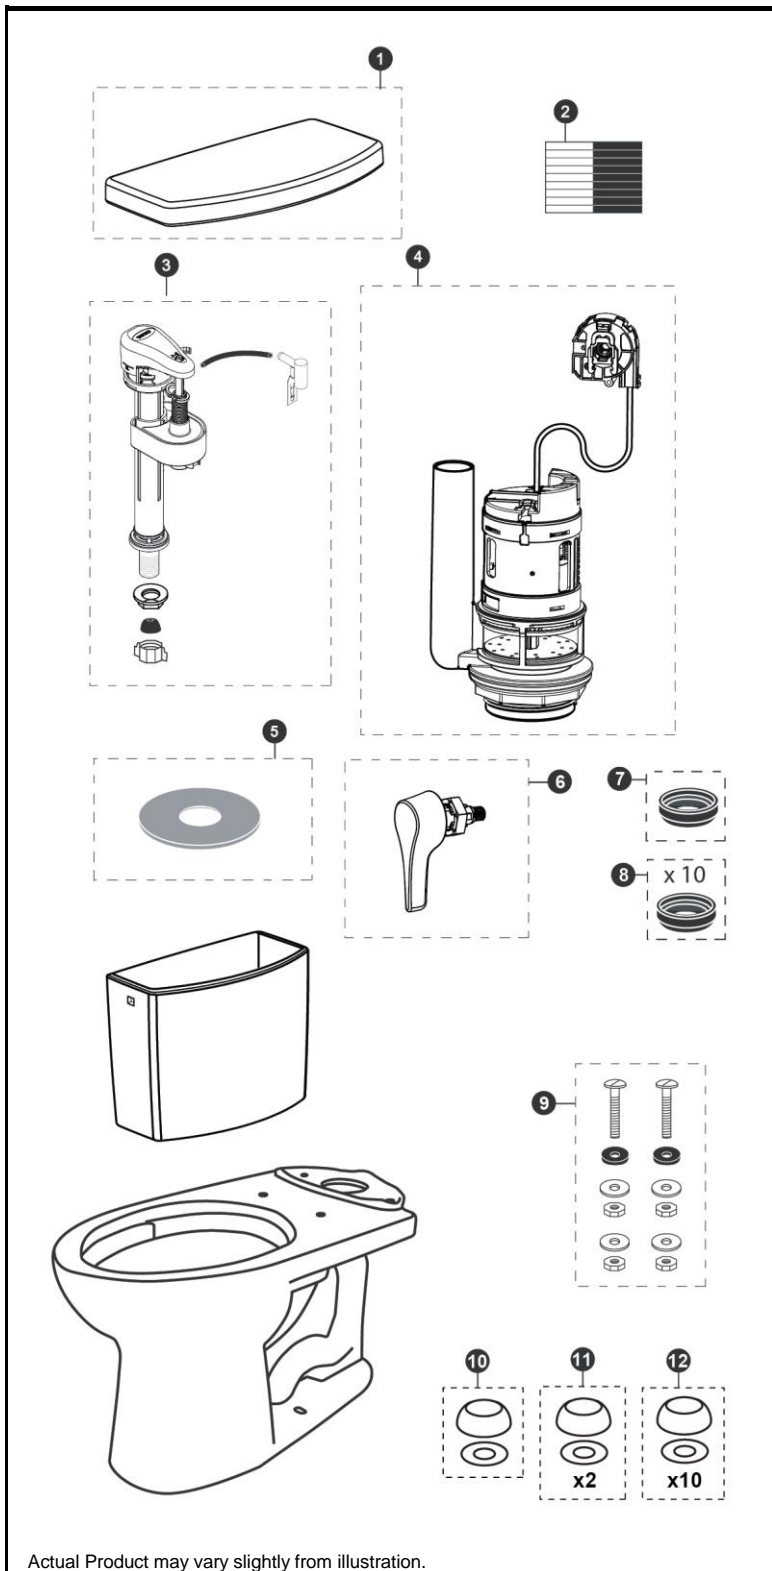

CST454CUF, CST454CUFG & CST454CUFRG

CST454CUF
C454CUF
ST453U

CST454CUFG
C454CUFG
ST453U

CST454CUFRG
C454CUFG
ST453UR

2 Pc Drake® II 1G® 1.0 Gpf Toilet, Elongated, Tornado Flush, 12" Rough-In, Universal Height (including Right Hand & CeFIONtect™)

Item	Part	Description
1	TCU453CRU#01	Tank Lid w/ Velcro Tape - Cotton
	TCU453CRU#03	Tank Lid w/ Velcro Tape - Bone
	TCU453CRU#11	Tank Lid w/ Velcro Tape - Colonial White
	TCU453CRU#12	Tank Lid w/ Velcro Tape - Sedona Beige
	TCU453CRU#51	Tank Lid w/ Velcro Tape - Ebony
2	THU107	Velcro Tape
3	TSU53A	Fill Valve
4	THU467	Flush Valve Tower Assembly
	THU491	Flush Valve Tower Assembly for RH Trip Lever
5	THU474	Seal Gasket for Flush Valve
6	THU485#CP	Trip Lever Handle Assembly - Chrome Plated
	THU485#01	Trip Lever Handle Assembly - Cotton
	THU485#BN	Trip Lever Handle Assembly - Brushed Nickel
	THU485#PN	Trip Lever Handle Assembly - Polished Nickel
	THU492#CP	Trip Lever Handle - Chrome Plated (Right Hand)
7	THU131	Tank to Bowl Gasket (10 pieces)
8	9BU024E	Tank to Bowl Gasket (1 piece)
9	TSU01D	Tank Mounting Kit
10	THU044#01	Bolt Cap Set - Cotton (1 set)
	THU044#03	Bolt Cap Set - Bone (1 set)
	THU044#11	Bolt Cap Set - Colonial White (1 set)
	THU044#12	Bolt Cap Set - Sedona Beige (1 set)
	THU044#51	Bolt Cap Set - Ebony (1 set)
11	THU044S#01	Bolt Cap Set - Cotton (2 sets)
	THU044S#03	Bolt Cap Set - Bone (2 sets)
	THU044S#11	Bolt Cap Set - Colonial White (2 sets)
	THU044S#12	Bolt Cap Set - Sedona Beige (2 sets)
	THU044S#51	Bolt Cap Set - Ebony (2 sets)
12	THU098#01	Bolt Cap Set - Cotton (10 sets)
	THU098#03	Bolt Cap Set - Bone (10 sets)
	THU098#11	Bolt Cap Set - Colonial White (10 sets)
	THU098#12	Bolt Cap Set - Sedona Beige (10 sets)
	THU098#51	Bolt Cap Set - Ebony (10 sets)

Note:

Product Number Explanations

Two-Piece Toilet

(CST) Gravity Type Toilet
(454) Model
(C) Tornado Flush
(U) Ultra Low Flow
(F) Universal Height
(R) Right Hand Lever
(G)CeFIONtect™

Tank

(ST) Tank
(453) Model
(U) Ultra Low Flush
(R) Right Hand Lever