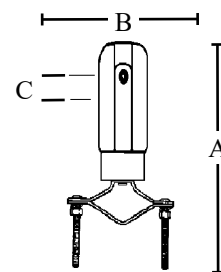

Applications

- Protects sheathing and ensures performance

Standard Material

- Porcelain/steel

Standard Finish

- Steel parts are electro-galvanized

Catalog Number	UPC	Size	Ship Case	Weight/Case	Inches		Opening C
					A	B	
999	70240	1-1/4" - 3"	20	34	7.62	5.60	1 x .875