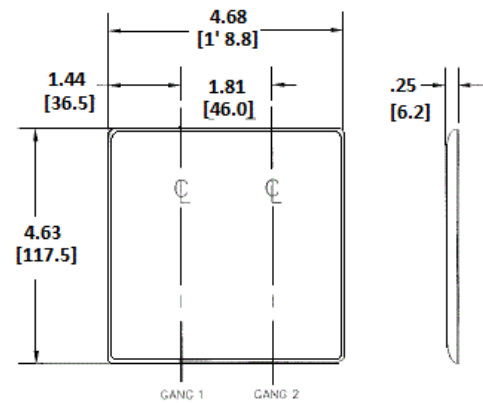

Wallplates Combination Wallplates, 2-Gang

BRYANT®

Features

- Reinforcement ribs for extra strength
- High-impact, self-extinguishing nylon material
- Captive screw feature holds mounting screw in place

Ordering Information

Description	Color	Catalog Number	UPC
2-Gang, 1-Toggle, 1-Decorator Opening	Brown	NP126	883778104473

Listings

UL Listed
CSA Certified

Specifications

Material	Nylon
Plate Type	2-Gang
Plate Openings	Toggle, Decorator
Mounting Screws	Steel painted, slotted head
Appearance	Smooth