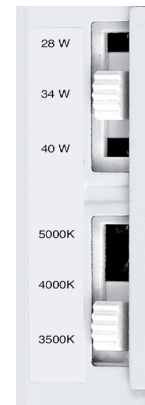

CRW

ROUND WRAP

Columbia
LIGHTING

HUBBELL
Lighting

CRW

ROUND WRAP

Affordable, Versatile, Decorative

The CRW is a versatile LED round wrap with decorative end caps and features field Switchable Lumens & CCT.

Features and Benefits

- Switchable Lumen technology: 3900/4800/5500 lumens
- Switchable CCT technology: 3500/4000/5000K
- Up to 153 lumens per watt
- 0–10V dimming to 10%
- For use in a wide range of surface mount and wall applications
- Universal Voltage (120–277V)
- 80+ CRI
- Acrylic lens for superior efficiency, resistance to UV aging

CATALOG NUMBER	UPC	DESCRIPTION	CCT (K)	LUMENS	WATTS	LPW
CRW4-LSCS	840141400228	4ft LED Round Wrap, Switchable Lumen, Switchable CCT	3500	5325	40	133
				4567	34	137
				3735	28	141
			4000	5880	40	149
				5213	34	153
				4142	28	148
			5000	5408	40	136
				4841	34	142
				3959	28	141

Switchable Lumen & Switchable CCT technology

Magnetic end caps

The CRW comes standard with magnetic end caps that stay seated to the fixture, eliminating light leaks.