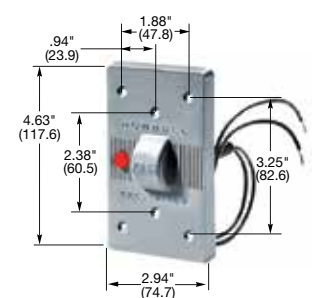

Switches

Accessories

Pilot Light, 120/277V AC

IP44
SUITABILITY

| Description | Catalog Number |
|--|------------------|
| Red neon pilot light, back and side wired, fits standard switch wallplate. | HBL1220RJ |

Note: *Not UL Listed or CSA Certified.

Each locking wallplate is supplied with two keys.
See section BB for additional information on safety lockout devices.
See section O for additional wallplates.

HBL1795

HBL7420

HBL1750

HBL1785

Dimensions in Inches (mm)