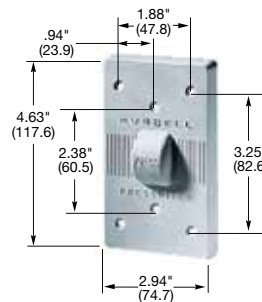

Note: *Not UL Listed or CSA Certified.

Each locking wallplate is supplied with two keys.
See section BB for additional information on safety lockout devices.
See section O for additional wallplates.

HBL1795

HBL7420

HBL1750

HBL1785

Dimensions in Inches (mm)