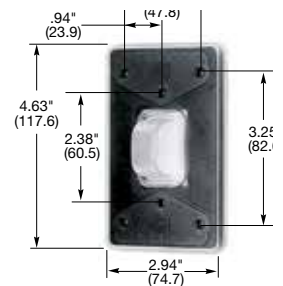

HSLDPK2

Weatherproof Wallplates for PresSwitch® Switches

| Description | Catalog Number |
|---|------------------|
| Gray neoprene PresSwitch® wallplate. Fits FS/FD and standard boxes. | HBL1750 |
| Same as above except yellow. | HBL17CM50 |
| Gray neoprene PresSwitch® wallplate with 125V red pilot light. Fits only FS/FD boxes. | HBL1785 |
| Same as above except yellow. | HBL17CM85 |

Note: *Not UL Listed or CSA Certified.

Each locking wallplate is supplied with two keys.
See section BB for additional information on safety lockout devices.
See section O for additional wallplates.

HBL1795

HBL7420

HBL1750

HBL1785

Dimensions in Inches (mm)