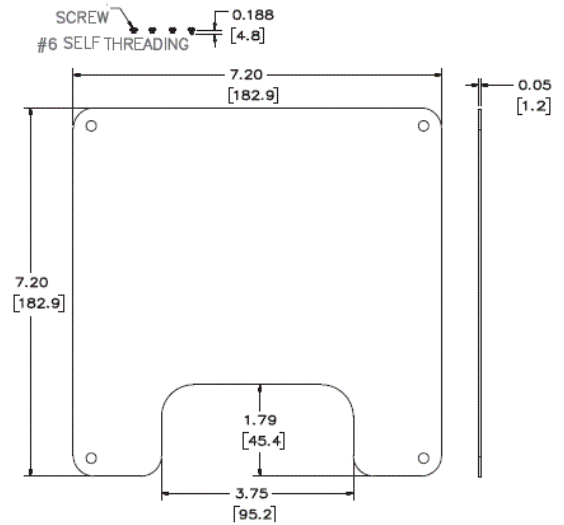

Features

- Trim Ring Covers Rough-In
- Easily Mounts to Studs or Sheetrock
- Sheet Metal Base With White Powder Coat Finish

Ordering Information

Description	Color	UPC	Catalog Number
Steel Cover with Cable	White	883778504501	NSAV6C

Listings

cULus 1863 Listed

Online Resources

Customer Use Drawing
eCatalog