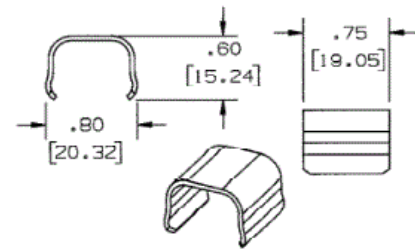

Raceway
Metal Raceway
HBL500 Series Connection Cover

HUBBELL

Features

- To cover potential openings where two lengths of like raceways come together.

Ordering Information

Description	Color	UPC Number	Catalog Number
Connection Cover	Ivory	783585216706	HBL506IV

Listings

UL Listed
CSA Certified

Specifications

Height	0.60"
Width	0.80"
Length	0.60"

Online Resources

Customer Use Drawing
eCatalog
Installation Instructions

Dimensions in Inches (mm)

Hubbell Wiring Device-Kellems • Hubbell Incorporated (Delaware) • 40 Waterview Drive • Shelton, CT 06484