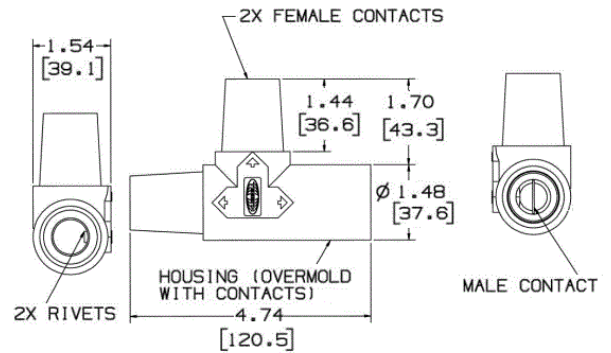

Single Pole Devices and Temporary Power

Series 16 - 300 and 400A, 600V AC/DC

Tapping Tee

HUBBELL

Ordering Information

Description	Device Color	UPC Number	Catalog Number
Tapping "T" Connector (Female-Female-Male)	Orange	783585113197	HBLTO

Listings

UL 498 and UL1691
UL Enclosure Types 3R, 4X, 12

Specifications

Product Type	T's" and Tri-Taps
Tee and Tap Type	"T" Fitting
Body Material	Thermoplastic Elastomer
Contact Material	Brass

Performance

Electrical

Amperage Rating	400A Maximum
Voltage Rating	600V AC/DC Maximum

Mechanical

Product Identification	Ratings are a permanent part of the device
------------------------	--

Online Resources

Customer Sales Drawings
eCatalog
Installation Instructions

Dimensions in Inches (mm)

Hubbell Wiring Device-Kellems • Hubbell Incorporated (Delaware) • 40 Waterview Drive • Shelton, CT 06484

Phone (800) 288-6000 • Fax (800) 255-1031 • Specifications subject to change without notice.