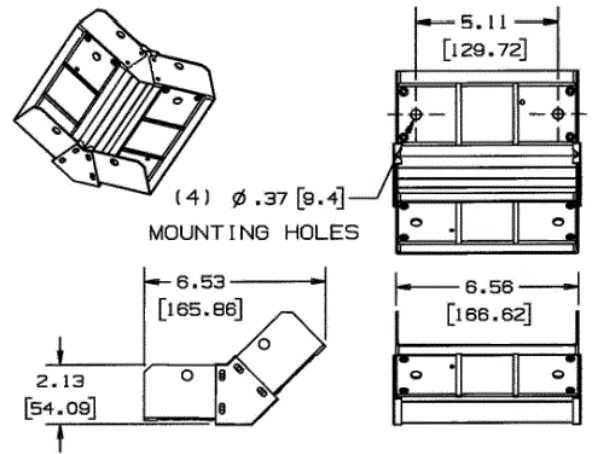

**Raceway
Metal Raceway**

**HBL6750 Series Internal or External 45°
Elbow**

HUBBELL

Features

- For making internal or external turns in a run of HBL6750 Raceway

Ordering Information

Description	Material	UPC Number	Catalog Number
Internal or External 45° Elbow	Steel	783585217666	HBL6712TXGY

Color
Gray

Listings

UL Listed
CSA Certified

Specifications

Height	6.56"
Width	6.53"
Length	2.14"

Online Resources

Customer Use Drawing
eCatalog
Installation Instructions