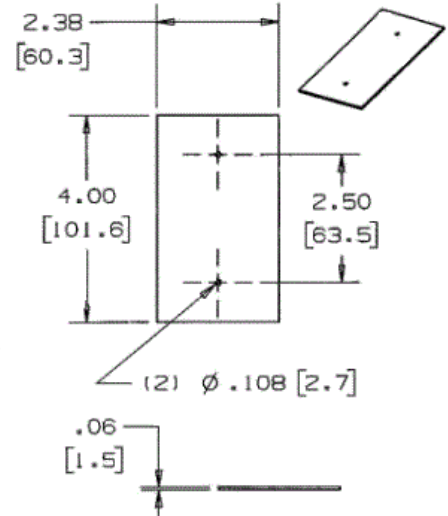

Raceway
Aluminum Raceway
HBLALU7620 Series Couplings (Pair)

HUBBELL

Features

- To join lengths of HBLALU5000 or HBLALU7620 base.

Ordering Information

Description	Material	UPC Number	Catalog Number
Couplings (Pair)	Aluminum	783585110790	HBLALU5701

Listings

UL Listed
CSA Certified

Specifications

Height	4.00"
Width	2.38"
Length	0.20"

Online Resources

Customer Use Drawing
eCatalog
Installation Instructions