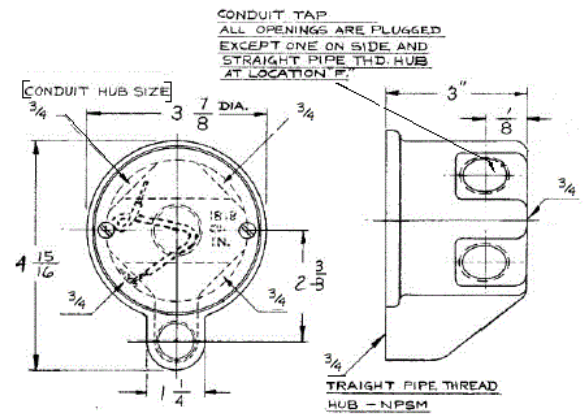

**Floor Boxes
Accessories**

Theater Seating Floor Box

HUBBELL

Ordering Information

Description	Material	UPC	Catalog Number
Theatre Seating Floor	Brass	783585113708	F3185

Specifications

Accessory Type	Theatre Seating Box
Cubic Capacity	18.80 (380 cm ³)