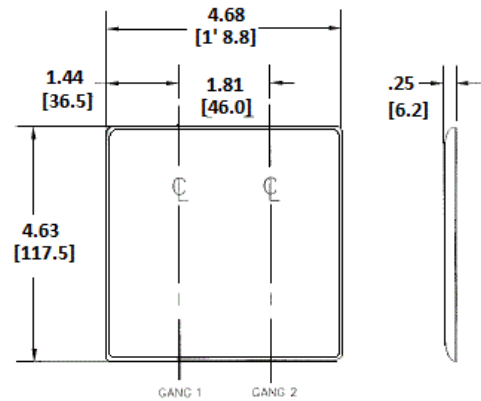

Wallplates Duplex Receptacle Wallplates

HUBBELL

Features

- Reinforcement ribs for extra strength
- Captive screw feature holds mounting screw in place
- High-impact, self-extinguishing nylon material

Ordering Information

Description	Color	Catalog Number	UPC
2-Gang, 2-Duplex Openings	Orange	NP82OR	88377811129

Listings

UL Listed
CSA Certified

Specifications

Plate Material	Nylon
Plate Type	2-Gang
Plate Openings	Duplex Receptacle
Mounting Screws	Steel painted, slotted head
Appearance	Smooth

Online Resources

[Customer Use Drawing](#)
[eCatalog](#)

Dimensions in Inches (mm)

Hubbell Wiring Device-Kellems • Hubbell Incorporated (Delaware) • 40 Waterview Drive • Shelton, CT 06484

Phone (800) 288-6000 • Fax (800) 255-1031 • Specifications subject to change without notice.