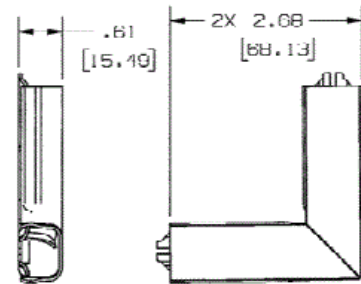

## Ordering Information

Description	Color	UPC Number	Catalog Number
90° Flat Elbow	Ivory	783585216713	HBL511IV

## Specifications

Height	0.61"
Width	2.68"
Length	2.68"

## Online Resources

Customer Use Drawing  
eCatalog  
Installation Instructions

Dimensions in Inches (mm)

Hubbell Wiring Device-Kellems • Hubbell Incorporated (Delaware) • 40 Waterview Drive • Shelton, CT 06484