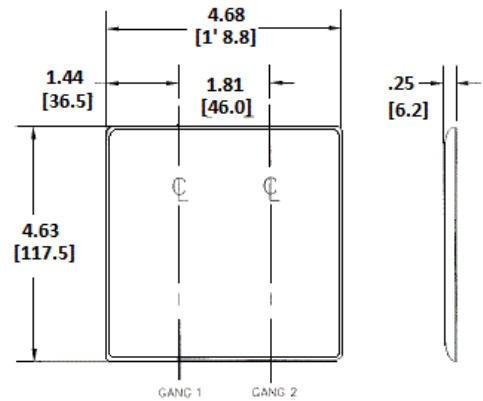

Wallplates
Combination Wallplates, 2-Gang

HUBBELL

Features

- Reinforcement ribs for extra strength
- High-impact, self-extinguishing nylon material
- Captive screw feature holds mounting screw in place

Ordering Information

Description	Color	Catalog Number	UPC
2-Gang, 1-Toggle, 1-Duplex Opening	Office White	NP18OW	883778105241

Listings

UL Listed
CSA Certified

Specifications

Material	Nylon
Plate Type	2-Gang
Plate Openings	Toggle, Duplex
Mounting Screws	Steel painted, slotted head
Appearance	Smooth

Online Resources

[Customer Use Drawing](#)
[eCatalog](#)

Dimensions in Inches (mm)

Hubbell Wiring Device-Kellems • Hubbell Incorporated (Delaware) • 40 Waterview Drive • Shelton, CT 06484

Phone (800) 288-6000 • Fax (800) 255-1031 • Specifications subject to change without notice.