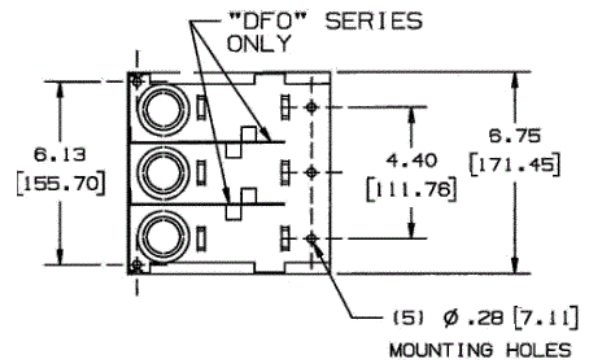

Description	Material	UPC Number	Catalog Number
Entrance End Fitting, Undivided	Steel	783585217611	HBL6710IV

**Color**  
Ivory

**Listings**

UL Listed  
CSA Certified

**Specifications**

Height	3.18"
Width	6.75"
Length	6.75"

**Online Resources**

Customer Use Drawing  
eCatalog  
Installation Instructions

Dimensions in Inches (mm)

Hubbell Wiring Device-Kellems • Hubbell Incorporated (Delaware) • 40 Waterview Drive • Shelton, CT 06484