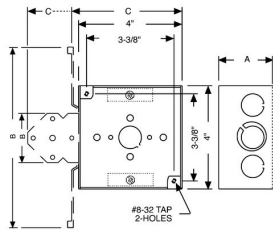

4 IN. SQUARE WELDED BOXES - 1-1/2 IN. DEEP WITH ARMORED CABLE / METAL CLAD / FLEX CLAMPS

4 in. Square Bracketed Boxes, 2-1/8 in. Deep - Welded with Armored Cable/Metal Clad/Flex Clamps
600V, B, Flush

A18

Catalog #: 249

APPLICATIONS

RACO® Boxes are installed in walls or ceilings for lighting fixtures, switches or receptacles
Square boxes are used where multiple conductor runs are split into two or more directions to bring power to a number of electrical devices

PRODUCT FEATURES

Reference the Box Selection section in the front of this catalog for complete description of bracket types and features
Combination screw heads provide for faster installation
TKO® Knockouts offer greater flexibility with RACO patented combination 1/2" and 3/4" knockout
N/A

UL LISTED

File E195978

COMPLIANCES

All RACO® single gang, two gang, 4 in. square, and single gang gangable UL listed steel boxes are acceptable for use in 2-hour fire rated walls. For additional information, consult UL "Fire Resistance Directory" or the UL website at www.ul.com
600V Per UL 514-A, suitable for use without a bonding jumper in circuits up to 600 volts

FIRE RESISTANCE

Acceptable for use in 2-hour rated walls

GENERAL PRODUCT INFORMATION

Wiring System: Armored Cable/Metal Clad/MCI-A/Flex

CONFIGURATION

Cable Priouts: 4
Bracket Type: B, for Wood Studs
Bracket Setback: Flush
Drawn or Welded: Welded
Raised Ground: No
Side Knockout(s): (2) 1/2 in. & (1) TKO®
Bottom Knockouts(s): (1) 1/2 in.

DRAWING DIMENSIONS

Dimension A: 2-1/8 in.
Dimension B: 1-31/32 in.
Dimension C: 6 in.

PRODUCT MEASUREMENTS

Depth: 2-1/8 in.
Cubic Inches (cm3): 30.3 (496.5)
Wt. Ea. (Lbs.): 1.011
Product Length (in.): 2.19
Product Width (in.): 4.00
Product Height (in.): 6.00

PACKAGING

Minimum Pack Qty.: 25
Std. Pkg.: 25
Product UPC-A Labeled: No
Weight (Lbs. Per/C): 101.10
Ship Carton Length (in.): 20.88
Ship Carton Width (in.): 7.75
Ship Carton Height (in.): 8.50
Ctn Weight (Lbs.): 0.00
Pallet Qty: 1375
UPC Number: 050169002490
I2of5: 50050169002495