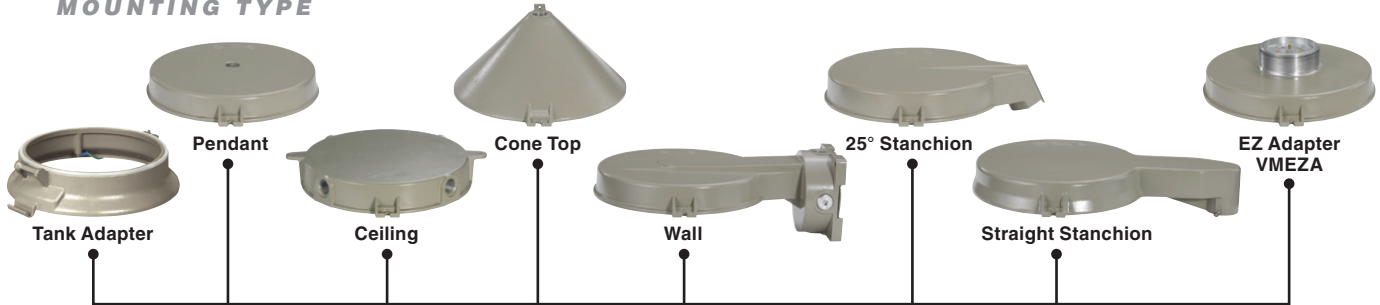

HOUSING FIXTURE ASSEMBLY GUIDE

MOUNTING TYPE

TANK

OPTIC

GUARD

REFLECTOR