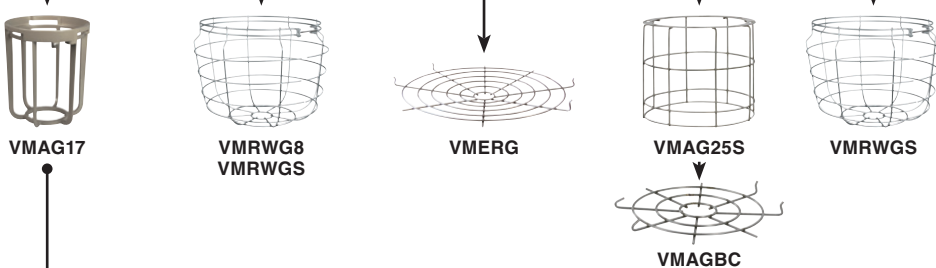

HOUSING FIXTURE ASSEMBLY GUIDE

MOUNTING TYPE

TANK

OPTIC

GUARD

REFLECTOR