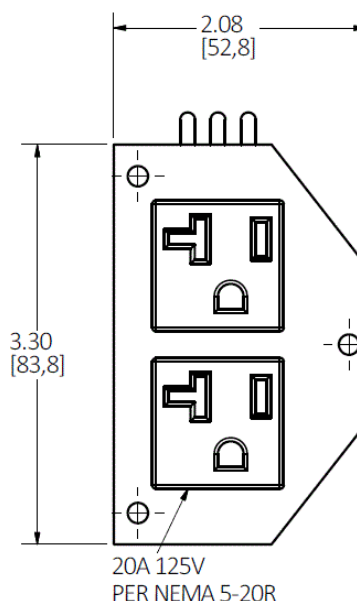

Listings

cULus Listed

Specifications

| | |
|--------------------|---------------------------|
| Material | Pre-Galvanized Steel |
| Finish | White Paint |
| Receptacle Housing | Black Thermoplastic |
| Contacts | Brass |
| Wire Leads | Insulated #12 Copper Wire |

Performance

| | |
|--------------------|-----------|
| NEMA Configuration | 5-20R |
| Plate Position | Perimeter |

Complementary Products

| | |
|-------------------------|-----------------|
| Fire-Rated Poke-Through | S1R10PTFIT |
| Divider | S1R10PERIMDIV |
| Device Bracket | S1R10PSPREPBRKT |

Online Resources

Customer Use Drawing
 eCatalog
 Installation Instructions

Dimensions in Inches (mm)

Hubbell Wiring Device-Kellems • Hubbell Incorporated (Delaware) • 40 Waterview Drive • Shelton, CT 06484