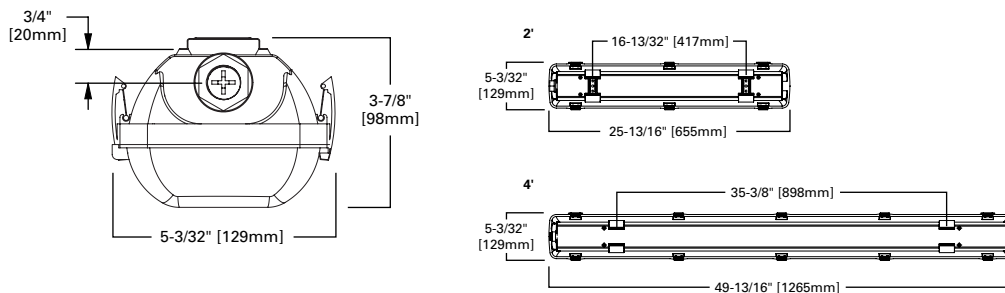

Product Certification

Top Product Features

- Durable gray polycarbonate housing with integrated metal gear tray
- High Impact Polycarbonate optical lens
- Available in 2ft and 4ft, with lumen packages up to 6,000 lumens
- Wet Location listed
- High-Performance efficacy up to 132 lm/W

Dimensional and Mounting Details

Order Information by Catalog Number

Catalog Number	Description	UPC	Delivered Lumens	Watts	Efficacy (lm/W)
2APVTLTLD-20L835	2ft, Vaportite, LED, 2000 lumen, UNV, Fixed Output, 3500K, Wet Location	080083800810	2249	19	118
2APVTLTLD-20L840	2ft, Vaportite, LED, 2000 lumen, UNV, Fixed Output, 4000K, Wet Location	080083801602	2307	19	119
2APVTLTLD-20L850	2ft, Vaportite, LED, 2000 lumen, UNV, Fixed Output, 5000K, Wet Location	080083801626	2572	20	126
4APVTLTLD-40L835	4ft, Vaportite, LED, 4000 lumen, UNV, Fixed Output, 3500K, Wet Location	080083801640	4788	39	122
4APVTLTLD-40L840	4ft, Vaportite, LED, 4000 lumen, UNV, Fixed Output, 4000K, Wet Location	080083801305	5159	39	132
4APVTLTLD-40L850	4ft, Vaportite, LED, 4000 lumen, UNV, Fixed Output, 5000K, Wet Location	080083801329	5156	39	132
4APVTLTLD-54L835	4ft, Vaportite, LED, 5400 lumen, UNV, Fixed Output, 3500K, Wet Location	080083801343	6089	50	121
4APVTLTLD-54L840	4ft, Vaportite, LED, 5400 lumen, UNV, Fixed Output, 4000K, Wet Location	080083802166	6209	50	123
4APVTLTLD-54L850	4ft, Vaportite, LED, 5400 lumen, UNV, Fixed Output, 5000K, Wet Location	080083802180	6328	50	125

Product Specifications

Construction

- High-impact gray polycarbonate housing with interated metal gear tray
- Standard housings available with one 7/8" conduit entry point
- Durable cam latches clamp diffuser tightly for a positive seal between housing and diffuser
- Electrical components and fixtures are UL/cUL listed for wet location, IP65 rated