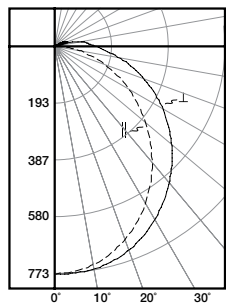

Photometric Data

[View IES files](#)

2APVTLTLD-20L840
 Electronic Driver
 Linear LED 4000K
 Spacing criterion: (||) 1.18 x mounting height,
 (⊥) 1.30 x mounting height
 Lumens: 2358
 Input Watts: 19.5W
 Efficacy: 121 lm/W
 Test Report: 2APVTLTLD-20L840.IES