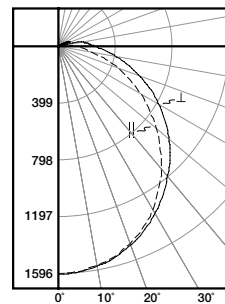

Photometric Data

[View IES files](#)

2APVTLTLD-20L840
 Electronic Driver
 Linear LED 4000K
 Spacing criterion: (||) 1.18 x mounting height,
 (⊥) 1.30 x mounting height
 Lumens: 2358
 Input Watts: 19.5W
 Efficacy: 121 lm/W
 Test Report: 2APVTLTLD-20L840.IES