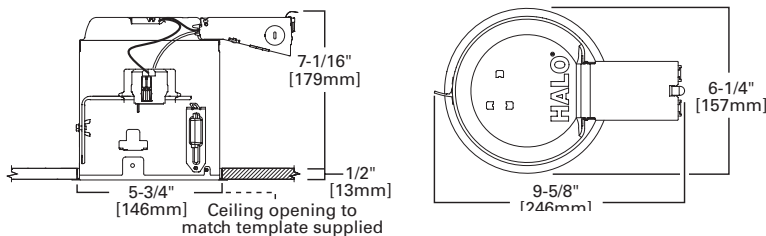

\*Not to be used in direct contact with spray foam insulation (Consult NEMA LSD57-2013)

**E5RICAT**

**5" IC, Air-Tite, Remodel Housing**

**E26 Screw base housing**

**Dimensions**

**FOR USE IN INSULATED CEILINGS**