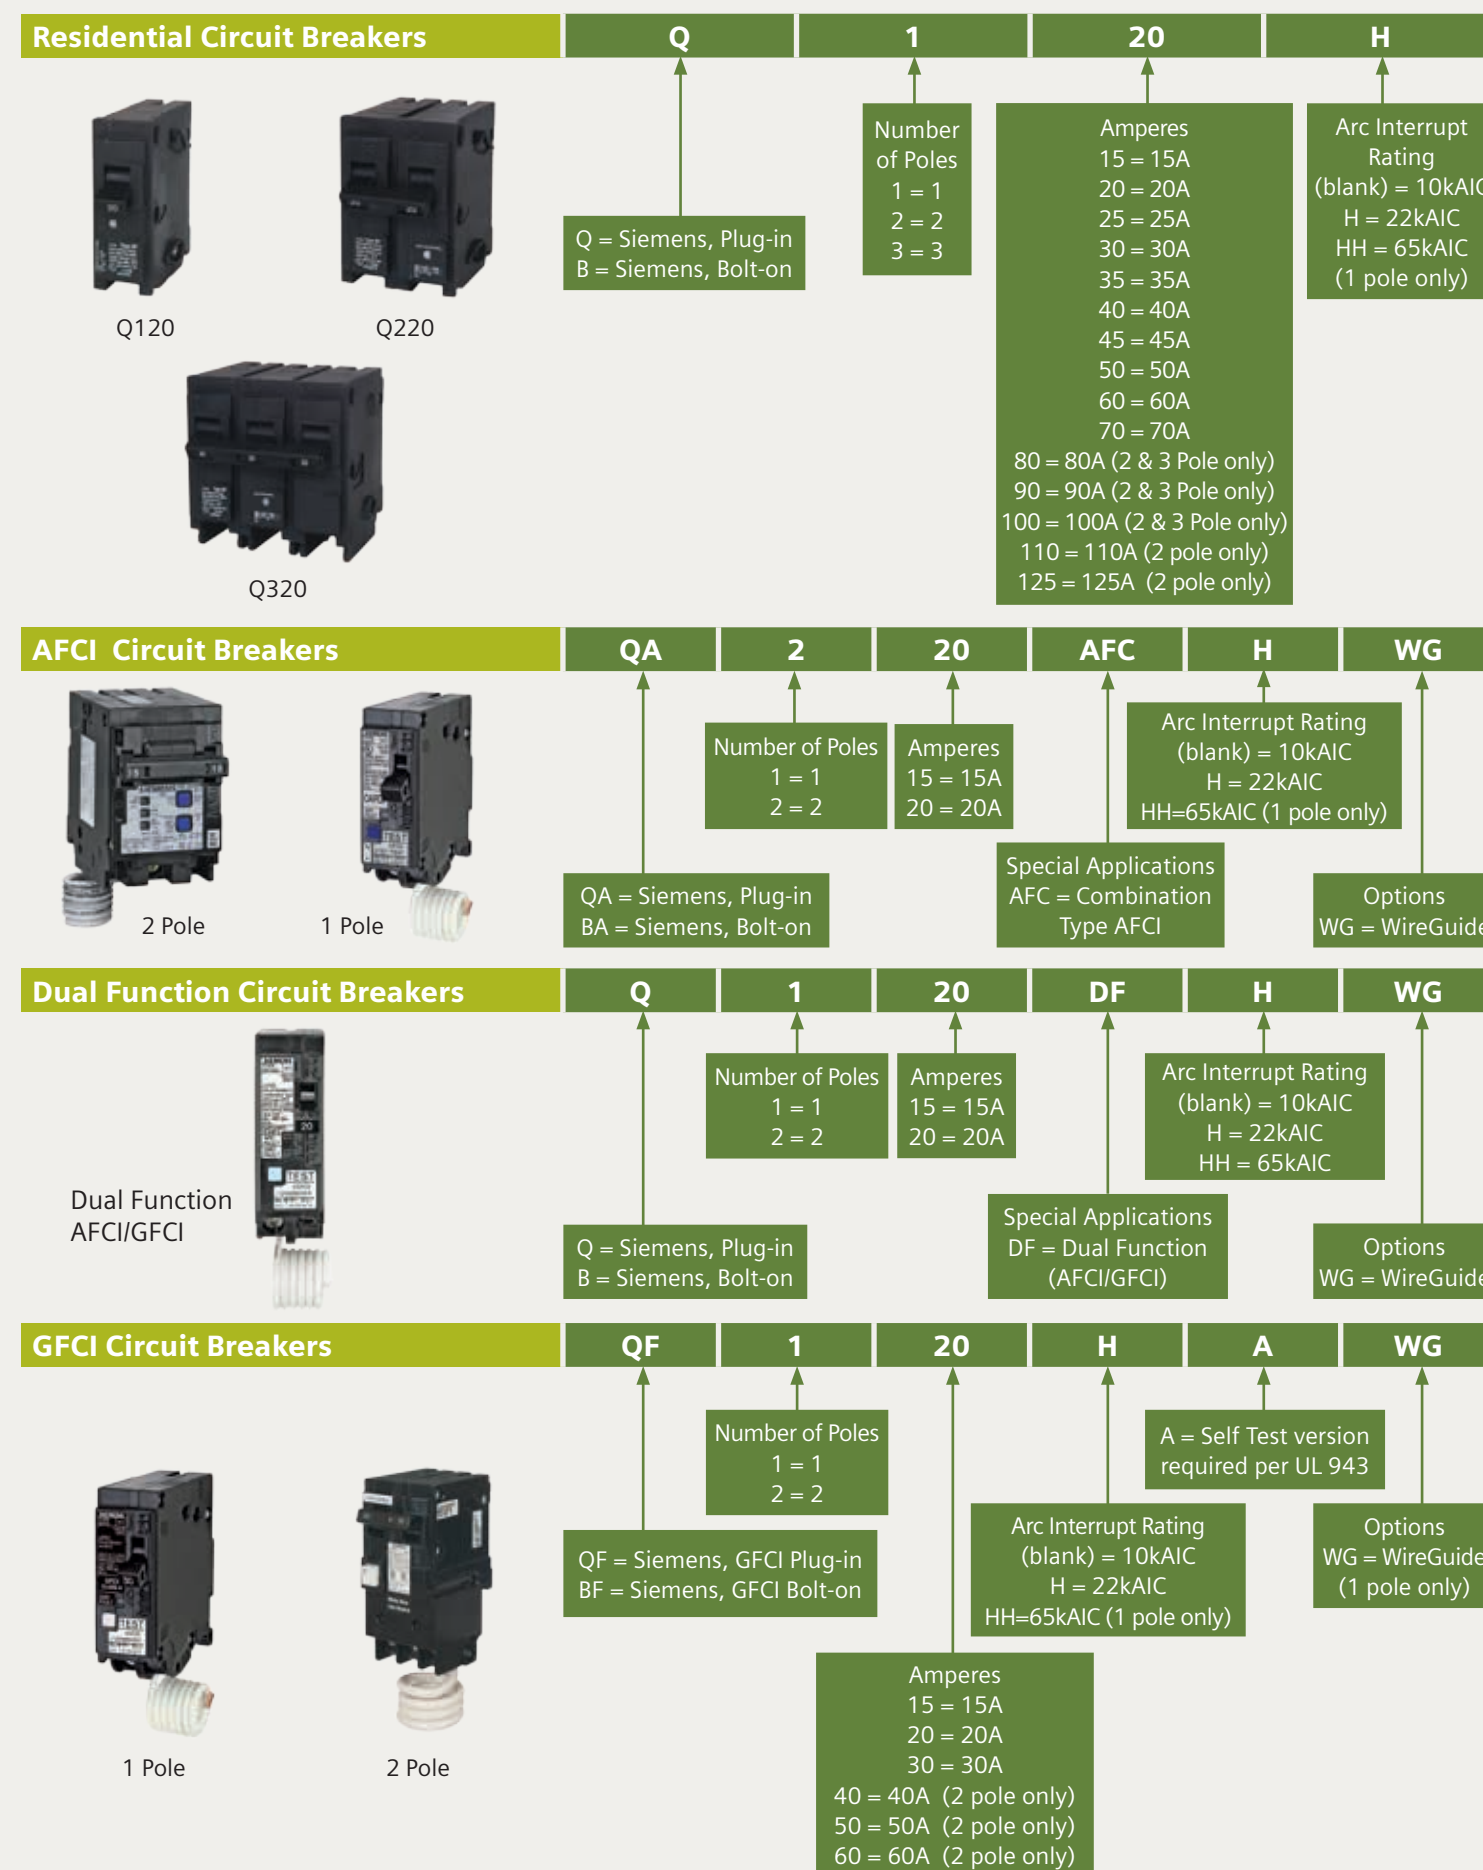

Circuit Breaker Catalog Number Logic

Load Center Catalog Number Logic

FirstSurge™ Catalog Number Logic

Surge Breaker

Meter Mains and Meter Load Center Combinations

- Require fewer parts to be removed for easy installation
- Full portfolio of features to fit a wide range of applications
- Exclusive Solar Ready products for energy efficient applications.

TALON™ Meter Mounting Equipment

- Providing sockets nationwide for more than 60 years
- High quality product design with ease of installation in mind
- Standard designs contain many enhanced features

Published by
Siemens 2018