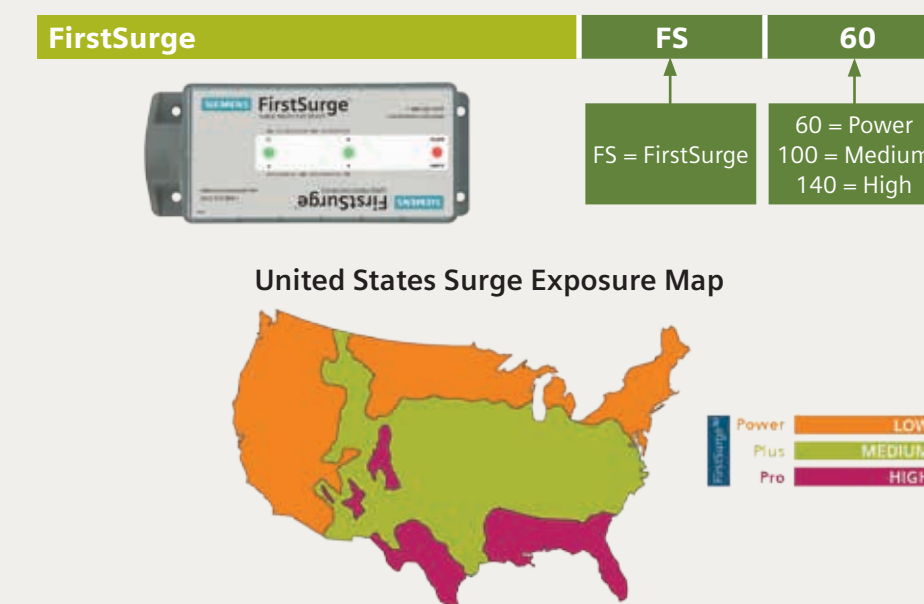

Circuit Breaker Catalog Number Logic

Load Center Catalog Number Logic

FirstSurge™ Catalog Number Logic

Surge Breaker

Meter Mains and Meter Load Center Combinations

- Require fewer parts to be removed for easy installation
- Full portfolio of features to fit a wide range of applications
- Exclusive Solar Ready products for energy efficient applications.