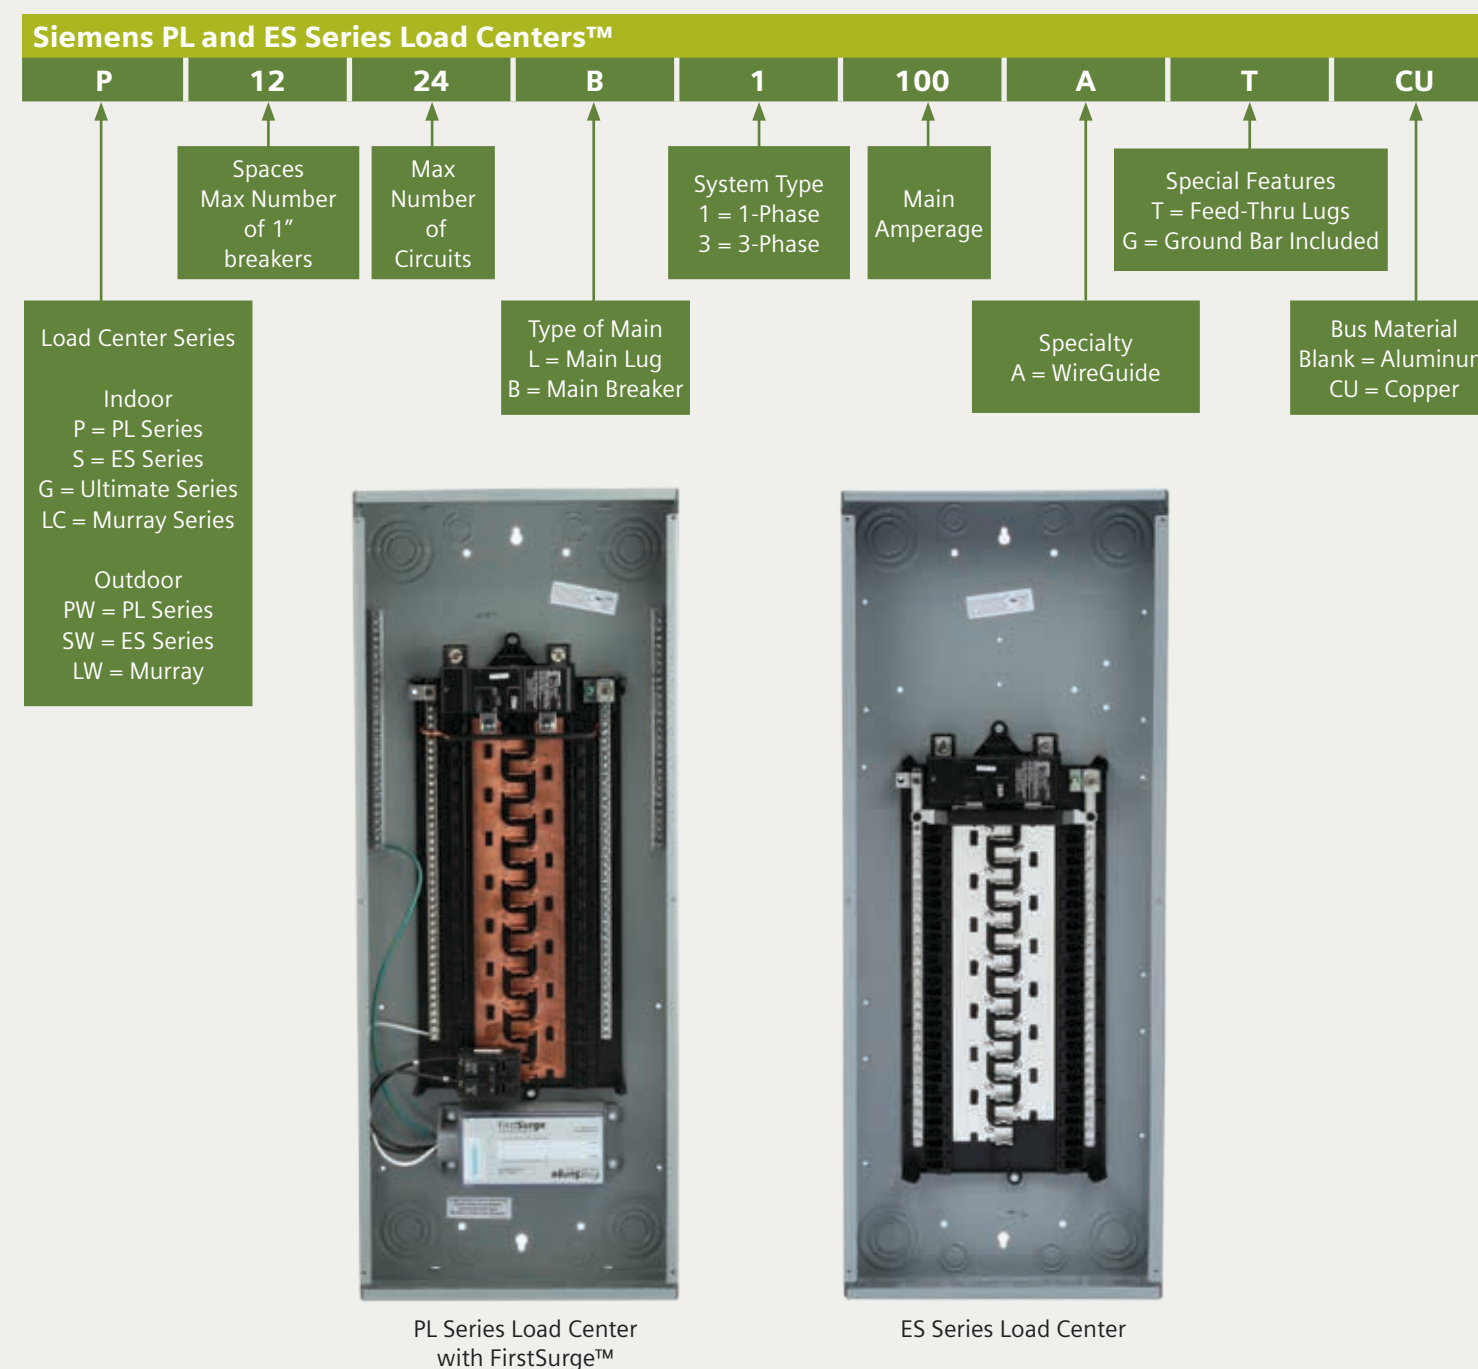

Circuit Breaker Catalog Number Logic

Load Center Catalog Number Logic

FirstSurge™ Catalog Number Logic

Surge Breaker

Meter Mains and Meter Load Center Combinations

- Require fewer parts to be removed for easy installation
- Full portfolio of features to fit a wide range of applications
- Exclusive Solar Ready products for energy efficient applications.

TALON™ Meter Mounting Equipment

- Providing sockets nationwide for more than 60 years
- High quality product design with ease of installation in mind
- Standard designs contain many enhanced features

Published by
Siemens 2018