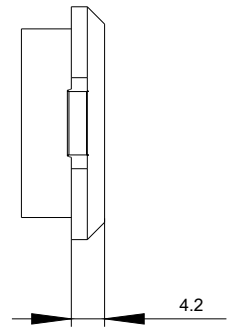

Installation/ mounting/ dimensions	
Shape of the installation opening	round
Mounting diameter	22.3 mm
Mounting height	11.7 mm
Installation width	29.45 mm

Installation depth	28.35 mm
--------------------	----------

Image database (product images, 2D dimension drawings, 3D models, device circuit diagrams, EPLAN macros, ...)

http://www.automation.siemens.com/bilddb/cax_de.aspx?mlfb=3SU1950-0GB80-0AA0&lang=en

last modified: