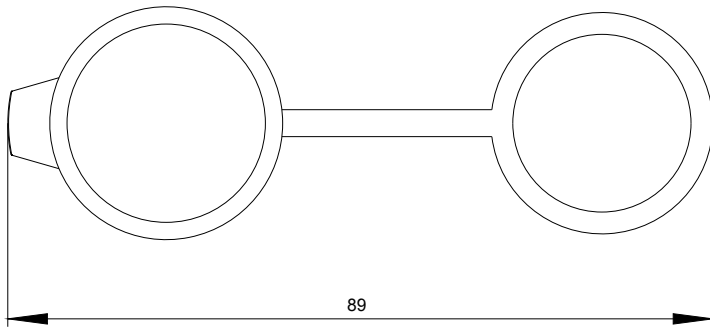

Installation/ mounting/ dimensions	
Shape of the installation opening	round
Mounting diameter	22.3 mm
Mounting height	11.7 mm
Installation width	29.45 mm

Installation depth	28.35 mm
--------------------	----------

Image database (product images, 2D dimension drawings, 3D models, device circuit diagrams, EPLAN macros, ...)

http://www.automation.siemens.com/bilddb/cax_de.aspx?mlfb=3SU1950-0GB80-0AA0&lang=en

last modified: