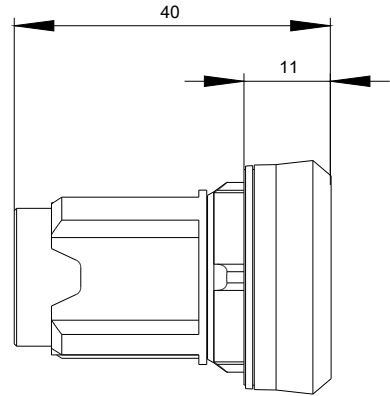

Installation/ mounting/ dimensions	
Shape of the installation opening	round
Mounting diameter	22.3 mm
Mounting height	11.7 mm
Installation width	29.45 mm

Installation depth	28.35 mm
--------------------	----------

Image database (product images, 2D dimension drawings, 3D models, device circuit diagrams, EPLAN macros, ...)

http://www.automation.siemens.com/bilddb/cax_de.aspx?mlfb=3SU1950-0GB80-0AA0&lang=en

last modified: