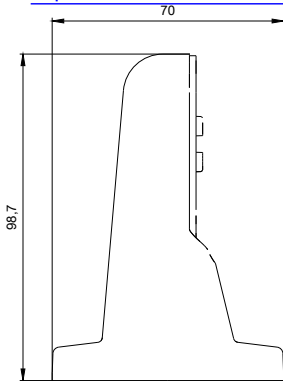

Mechanical data:

Outer diameter of the signal column element	mm	70
---	----	----

Ambient conditions:

Ambient temperature during operation	°C	-20 ... +60
Depth	mm	106
Width	mm	70

Certificates/ approvals:

General Product Approval	EMC	Shipping Approval
--------------------------	-----	-------------------

<https://support.industry.siemens.com/cs/ww/en/ps/8WD43080CA>

Image database (product images, 2D dimension drawings, 3D models, device circuit diagrams, EPLAN macros, ...)

http://www.automation.siemens.com/bilddb/cax_de.aspx?mfb=8WD43080CA&lang=en