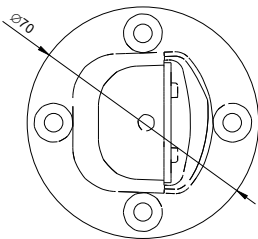

Mechanical data:

Outer diameter of the signal column element	mm	70
---	----	----

Ambient conditions:

Ambient temperature during operation	°C	-20 ... +60
Depth	mm	106
Width	mm	70

Certificates/ approvals:

General Product Approval	EMC	Shipping Approval
--------------------------	-----	-------------------

<https://support.industry.siemens.com/cs/ww/en/ps/8WD43080CA>

Image database (product images, 2D dimension drawings, 3D models, device circuit diagrams, EPLAN macros, ...)

http://www.automation.siemens.com/bilddb/cax_de.aspx?mfb=8WD43080CA&lang=en