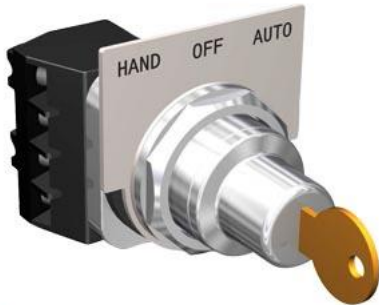

SELECTOR SWITCH"A9 HAND-OFF-AUTO

Figure similar

product brand name

NEMA Control Product Accessories