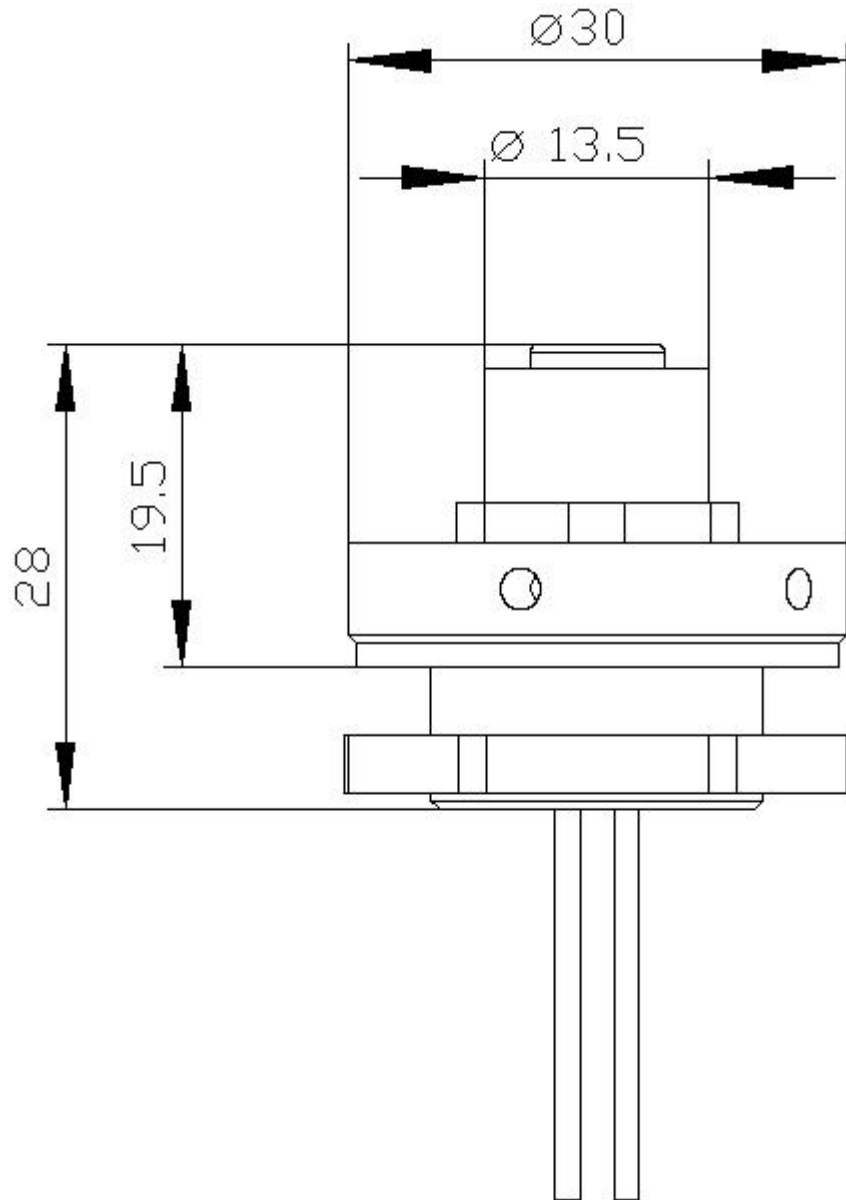

last modified:

5/15/2020